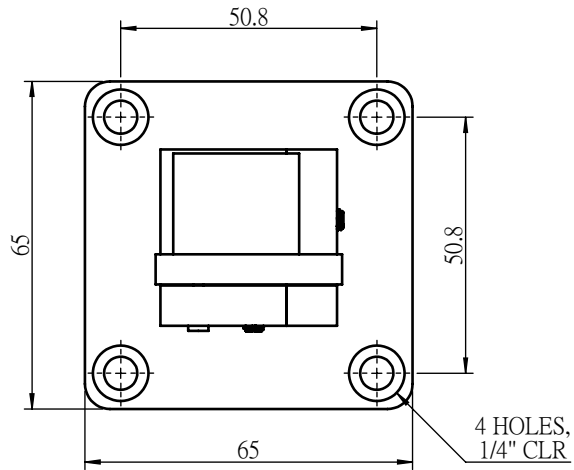

 Unice E-O Services Inc. No.5, Andong Rd., Chung Li District, Taoyuan City 32063, Taiwan, R.O.C.			TITLE:	
			CUH-4	
			DWG. NO.	CUH-4
			MATERIAL:	N/A
DRAWN	NAME	DATE	SCALE:	1:1.5
ENG APPR.	Johnny	2017/12/4	REV	0