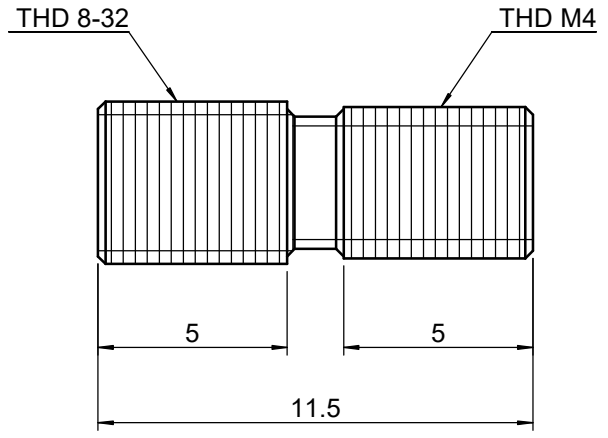

 <b>Unice E-O Services Inc.</b> No.5, Andong Rd., Chung Li District, Taoyuan City 32063, Taiwan, R.O.C.			TITLE: 07SRT-6	
			DWG. NO.	07SRT-6
	NAME	DATE	MATERIAL: N/A	
DRAWN	Sammy	2015/7/2		
ENG APPR.	Johnny	2015/7/2	SCALE:	5:1
			REV	0