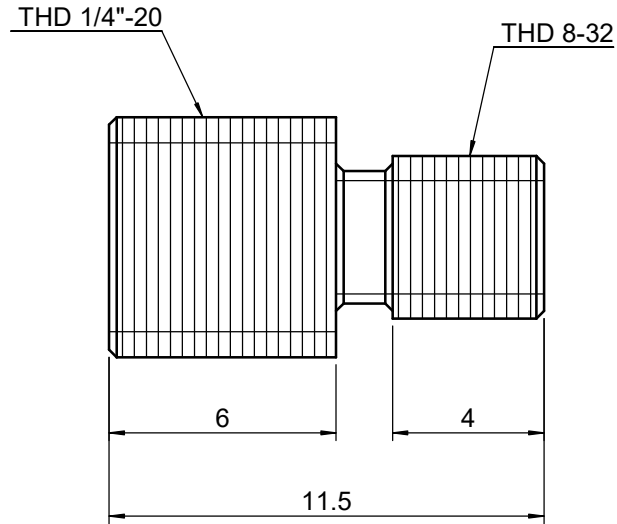

 Unice E-O Services Inc. No.5, Andong Rd., Chung Li District, Taoyuan City 32063, Taiwan, R.O.C.			TITLE:	
			07SRT-4	
			DWG. NO.	07SRT-4
			MATERIAL:	
DRAWN	Sammy	2015/7/2	N/A	
ENG APPR.	Johnny	2015/7/2	SCALE:	5:1
			REV	0