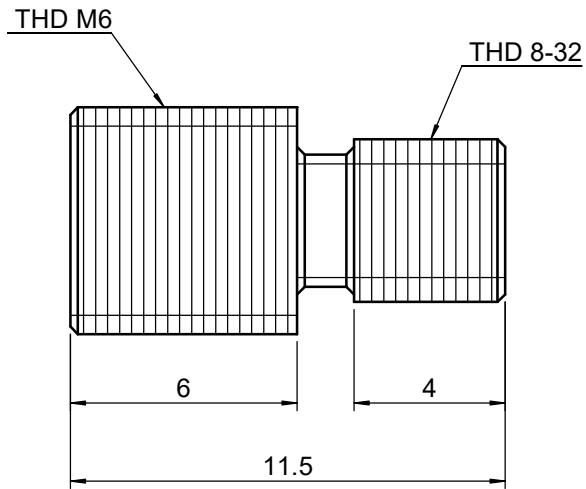

UNIT:m/m

 Unice E-O Services Inc. No.5, Andong Rd., Chung Li District, Taoyuan City 32063, Taiwan, R.O.C.			TITLE:	
			07SRT-3	
			DWG. NO.	07SRT-3
			MATERIAL:	N/A
DRAWN	NAME	DATE	SCALE:	5:1
ENG APPR.	Johnny	2015/7/2	REV	0