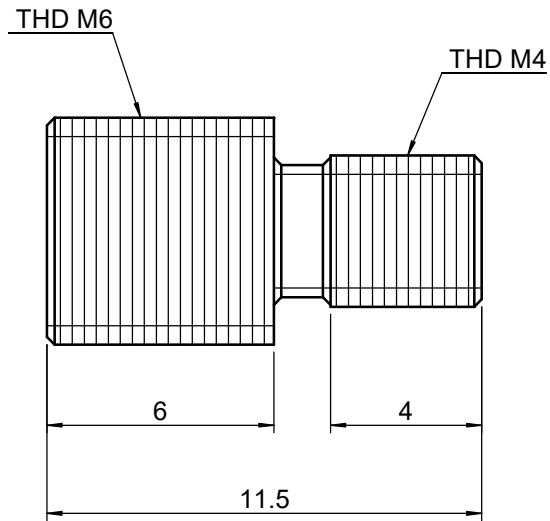

 <b>Unice E-O Services Inc.</b> No.5, Andong Rd., Chung Li District, Taoyuan City 32063, Taiwan, R.O.C.			TITLE:	
			07SRT-2	
			DWG. NO.	07SRT-2
			MATERIAL:	
DRAWN	Sammy	2015/7/2	N/A	
ENG APPR.	Johnny	2015/7/2	SCALE:	5:1
			REV	0