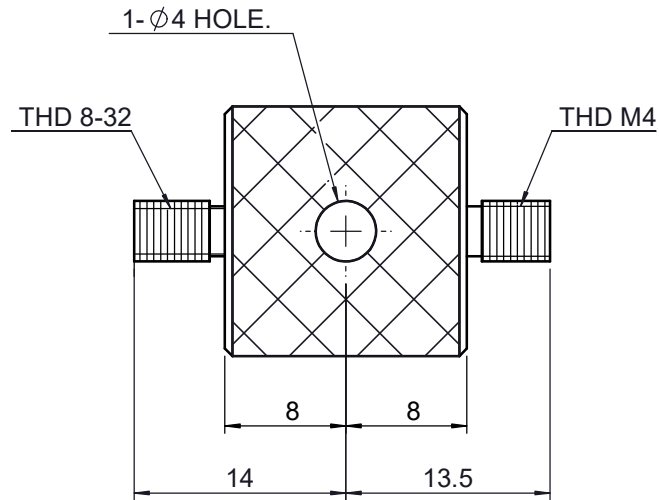

UNIT:m/m

 Unice E-O Services Inc. No.5, Andong Rd., Chung Li District, Taoyuan City 32063, Taiwan, R.O.C.			TITLE:	
			07SRA-6	
			DWG. NO.	07SRA-6
			MATERIAL:	N/A
DRAWN	Eric	2010/12/30	SCALE:	2:1
ENG APPR.	Johnny	2010/12/30	REV	0