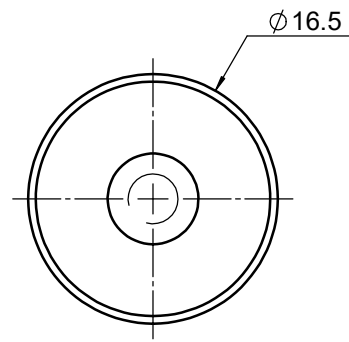

 Unice E-O Services Inc. No.5, Andong Rd., Chung Li District, Taoyuan City 32063, Taiwan, R.O.C.			TITLE: 07SRA-1	
			DWG. NO.	07SRA-1
			MATERIAL: N/A	
DRAWN	Eric	2010/12/30	SCALE: 2:1	
ENG APPR.	Johnny	2010/12/30	REV	0