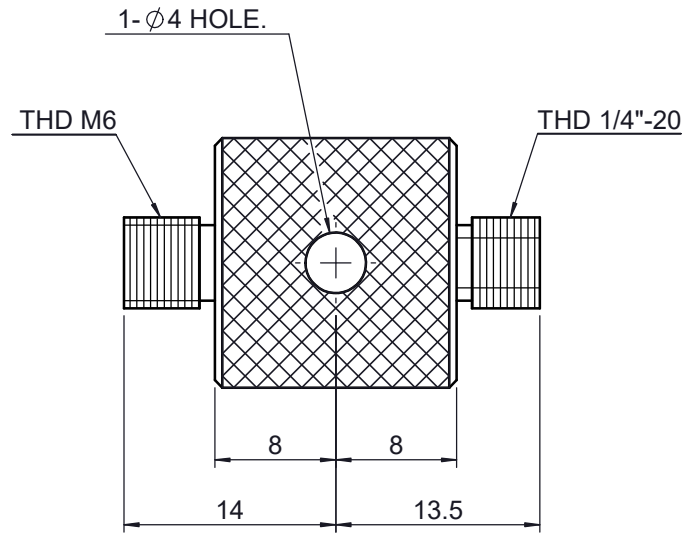

 Unice E-O Services Inc. No.5, Andong Rd., Chung Li District, Taoyuan City 32063, Taiwan, R.O.C.			TITLE: 07SRA-1	
			DWG. NO.	07SRA-1
			MATERIAL: N/A	
DRAWN	Eric	2010/12/30	SCALE: 2:1	
ENG APPR.	Johnny	2010/12/30	REV	0