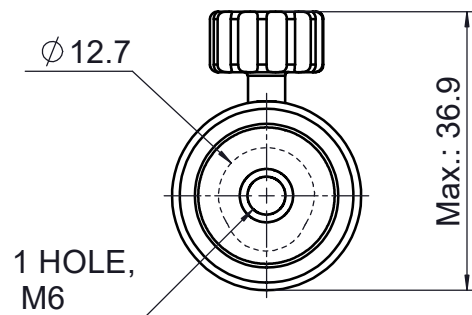

 Unice E-O Services Inc. No.5, Andong Rd., Chung Li District, Taoyuan City 32063, Taiwan, R.O.C.			TITLE: 03MPH-4M	
			DWG. NO.	03MPH-4M
MATERIAL:			N/A	
DRAWN	NAME: Jimmy	DATE: 2010/12/30	SCALE:	1:1
ENG APPR.	NAME: Johnny	DATE: 2010/12/30	REV	0