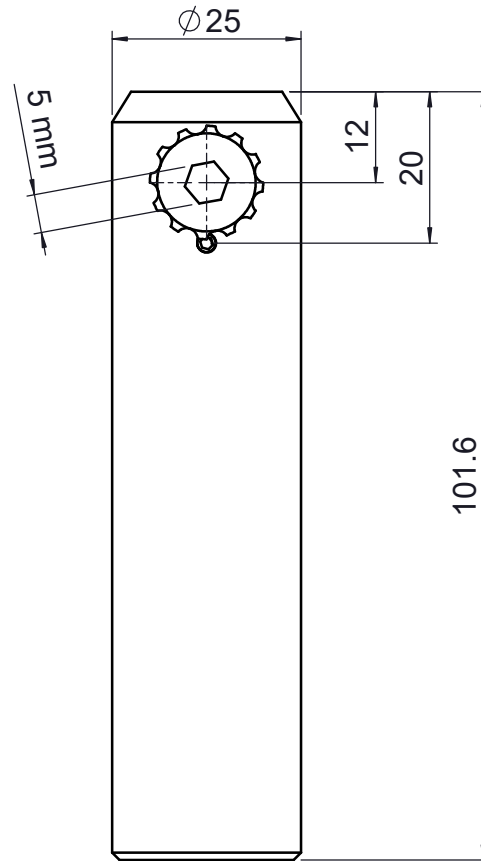

 Unice E-O Services Inc. No.5, Andong Rd., Chung Li District, Taoyuan City 32063, Taiwan, R.O.C.			TITLE: 03MPH-4M	
			DWG. NO.	03MPH-4M
MATERIAL:			N/A	
DRAWN	NAME: Jimmy	DATE: 2010/12/30	SCALE:	1:1
ENG APPR.	NAME: Johnny	DATE: 2010/12/30	REV	0