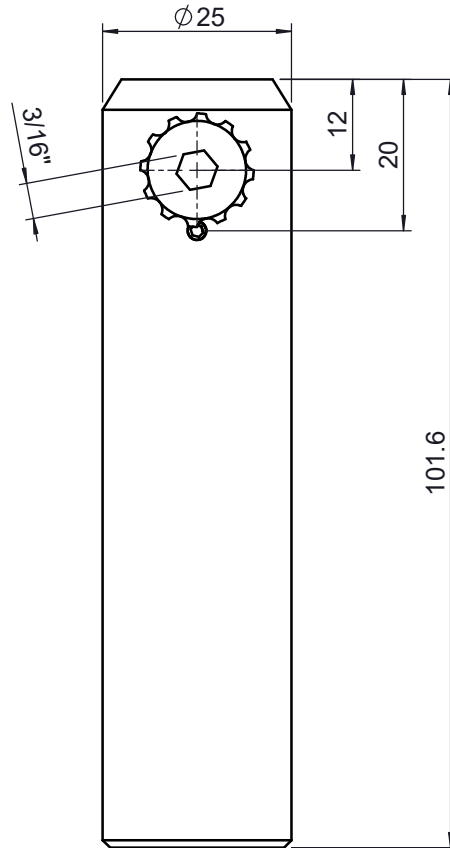

UNIT:m/m

 <b>Unice E-O Services Inc.</b> No.5, Andong Rd., Chung Li District, Taoyuan City 32063, Taiwan, R.O.C.			TITLE: 03MPH-4	
			DWG. NO.	03MPH-4
DRAWN			MATERIAL: N/A	
ENG APPR.			SCALE:	1:1
			REV	0