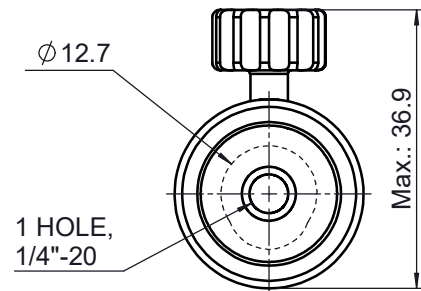

UNIT:m/m

 <b>Unice E-O Services Inc.</b> No.5, Andong Rd., Chung Li District, Taoyuan City 32063, Taiwan, R.O.C.			TITLE: 03MPH-4	
			DWG. NO.	03MPH-4
DRAWN			MATERIAL: N/A	
ENG APPR.			SCALE:	1:1
			REV	0