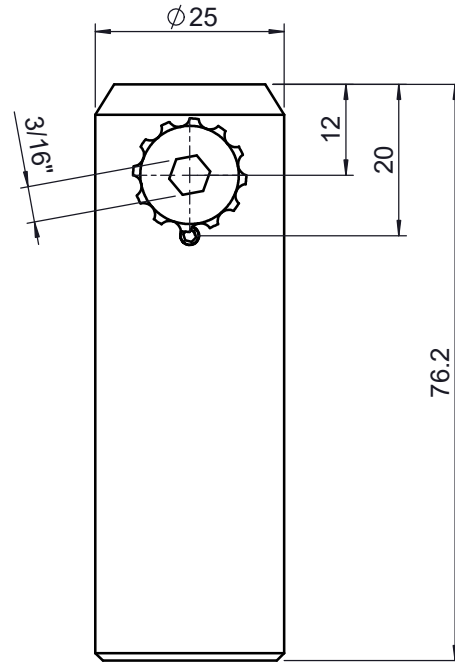

UNIT:m/m

 Unice E-O Services Inc. No.5, Andong Rd., Chung Li District, Taoyuan City 32063, Taiwan, R.O.C.			TITLE: 03MPH-3	
			DWG. NO.	03MPH-3
			MATERIAL: N/A	
DRAWN	Jimmy	2010/12/30	SCALE:	1:1
ENG APPR.	Johnny	2010/12/30	REV	0