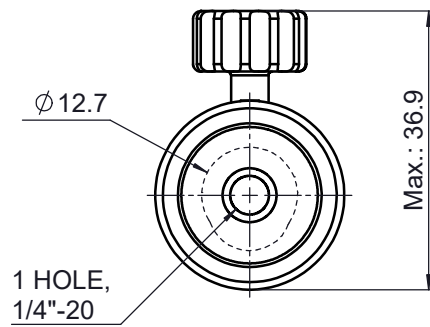

UNIT:m/m

 Unice E-O Services Inc. No.5, Andong Rd., Chung Li District, Taoyuan City 32063, Taiwan, R.O.C.			TITLE: 03MPH-3	
			DWG. NO.	03MPH-3
			MATERIAL: N/A	
DRAWN	Jimmy	2010/12/30	SCALE:	1:1
ENG APPR.	Johnny	2010/12/30	REV	0