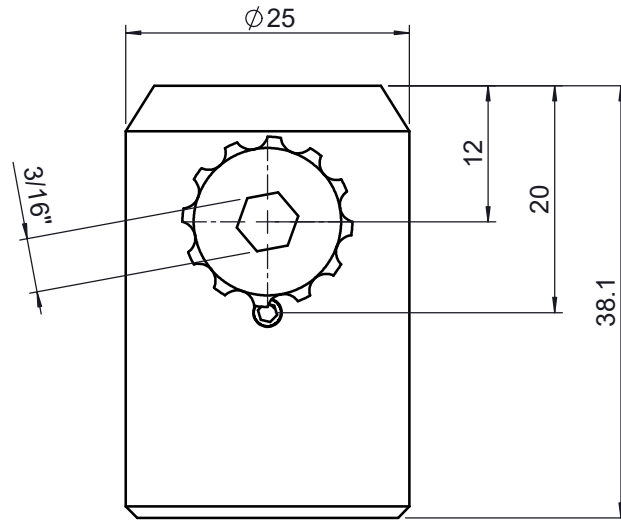

 Unice E-O Services Inc. No.5, Andong Rd., Chung Li District, Taoyuan City 32063, Taiwan, R.O.C.			TITLE: 03MPH-1.5	
			DWG. NO.	03MPH-1.5
MATERIAL:			N/A	
DRAWN	NAME: Jimmy	DATE: 2010/12/30	SCALE:	1.5:1
ENG APPR.	NAME: Johnny	DATE: 2010/12/30	REV	0