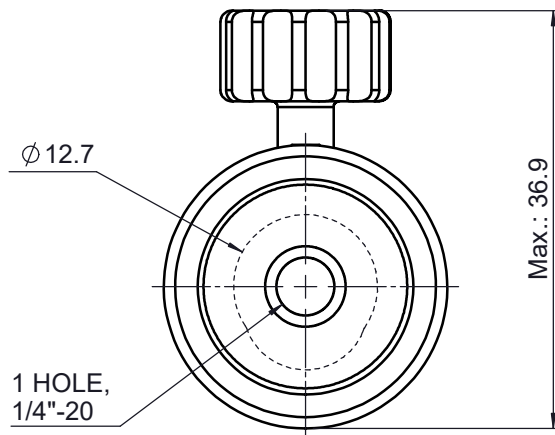

 Unice E-O Services Inc. No.5, Andong Rd., Chung Li District, Taoyuan City 32063, Taiwan, R.O.C.			TITLE: 03MPH-1.5	
			DWG. NO.	03MPH-1.5
MATERIAL:			N/A	
DRAWN	NAME: Jimmy	DATE: 2010/12/30	SCALE:	1.5:1
ENG APPR.	NAME: Johnny	DATE: 2010/12/30	REV	0