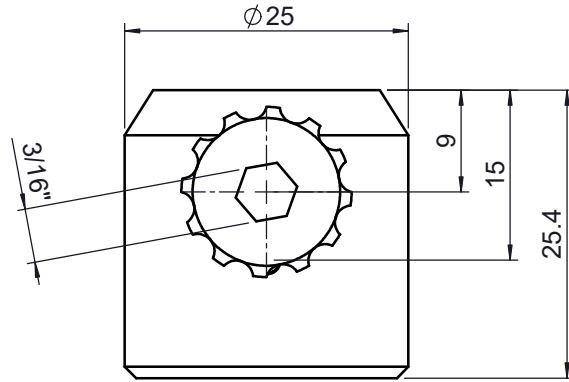

UNIT:m/m

 Unice E-O Services Inc. No.5, Andong Rd., Chung Li District, Taoyuan City 32063, Taiwan, R.O.C.			TITLE: 03MPH-1	
			DWG. NO.	03MPH-1
			MATERIAL: N/A	
DRAWN	Jimmy	2010/12/30	SCALE:	1.5:1
ENG APPR.	Johnny	2010/12/30	REV	0