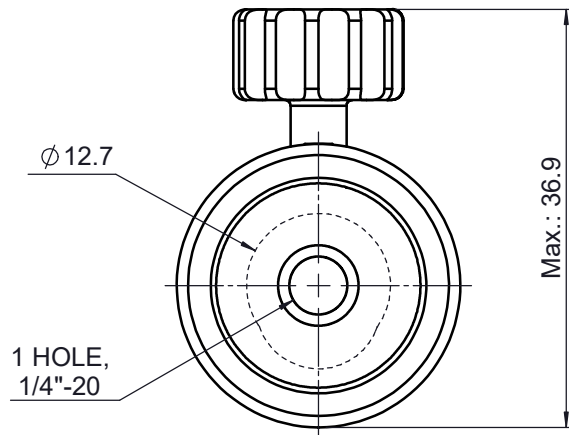

UNIT:m/m

 Unice E-O Services Inc. No.5, Andong Rd., Chung Li District, Taoyuan City 32063, Taiwan, R.O.C.			TITLE: 03MPH-1	
			DWG. NO.	03MPH-1
			MATERIAL: N/A	
DRAWN	Jimmy	2010/12/30	SCALE:	1.5:1
ENG APPR.	Johnny	2010/12/30	REV	0