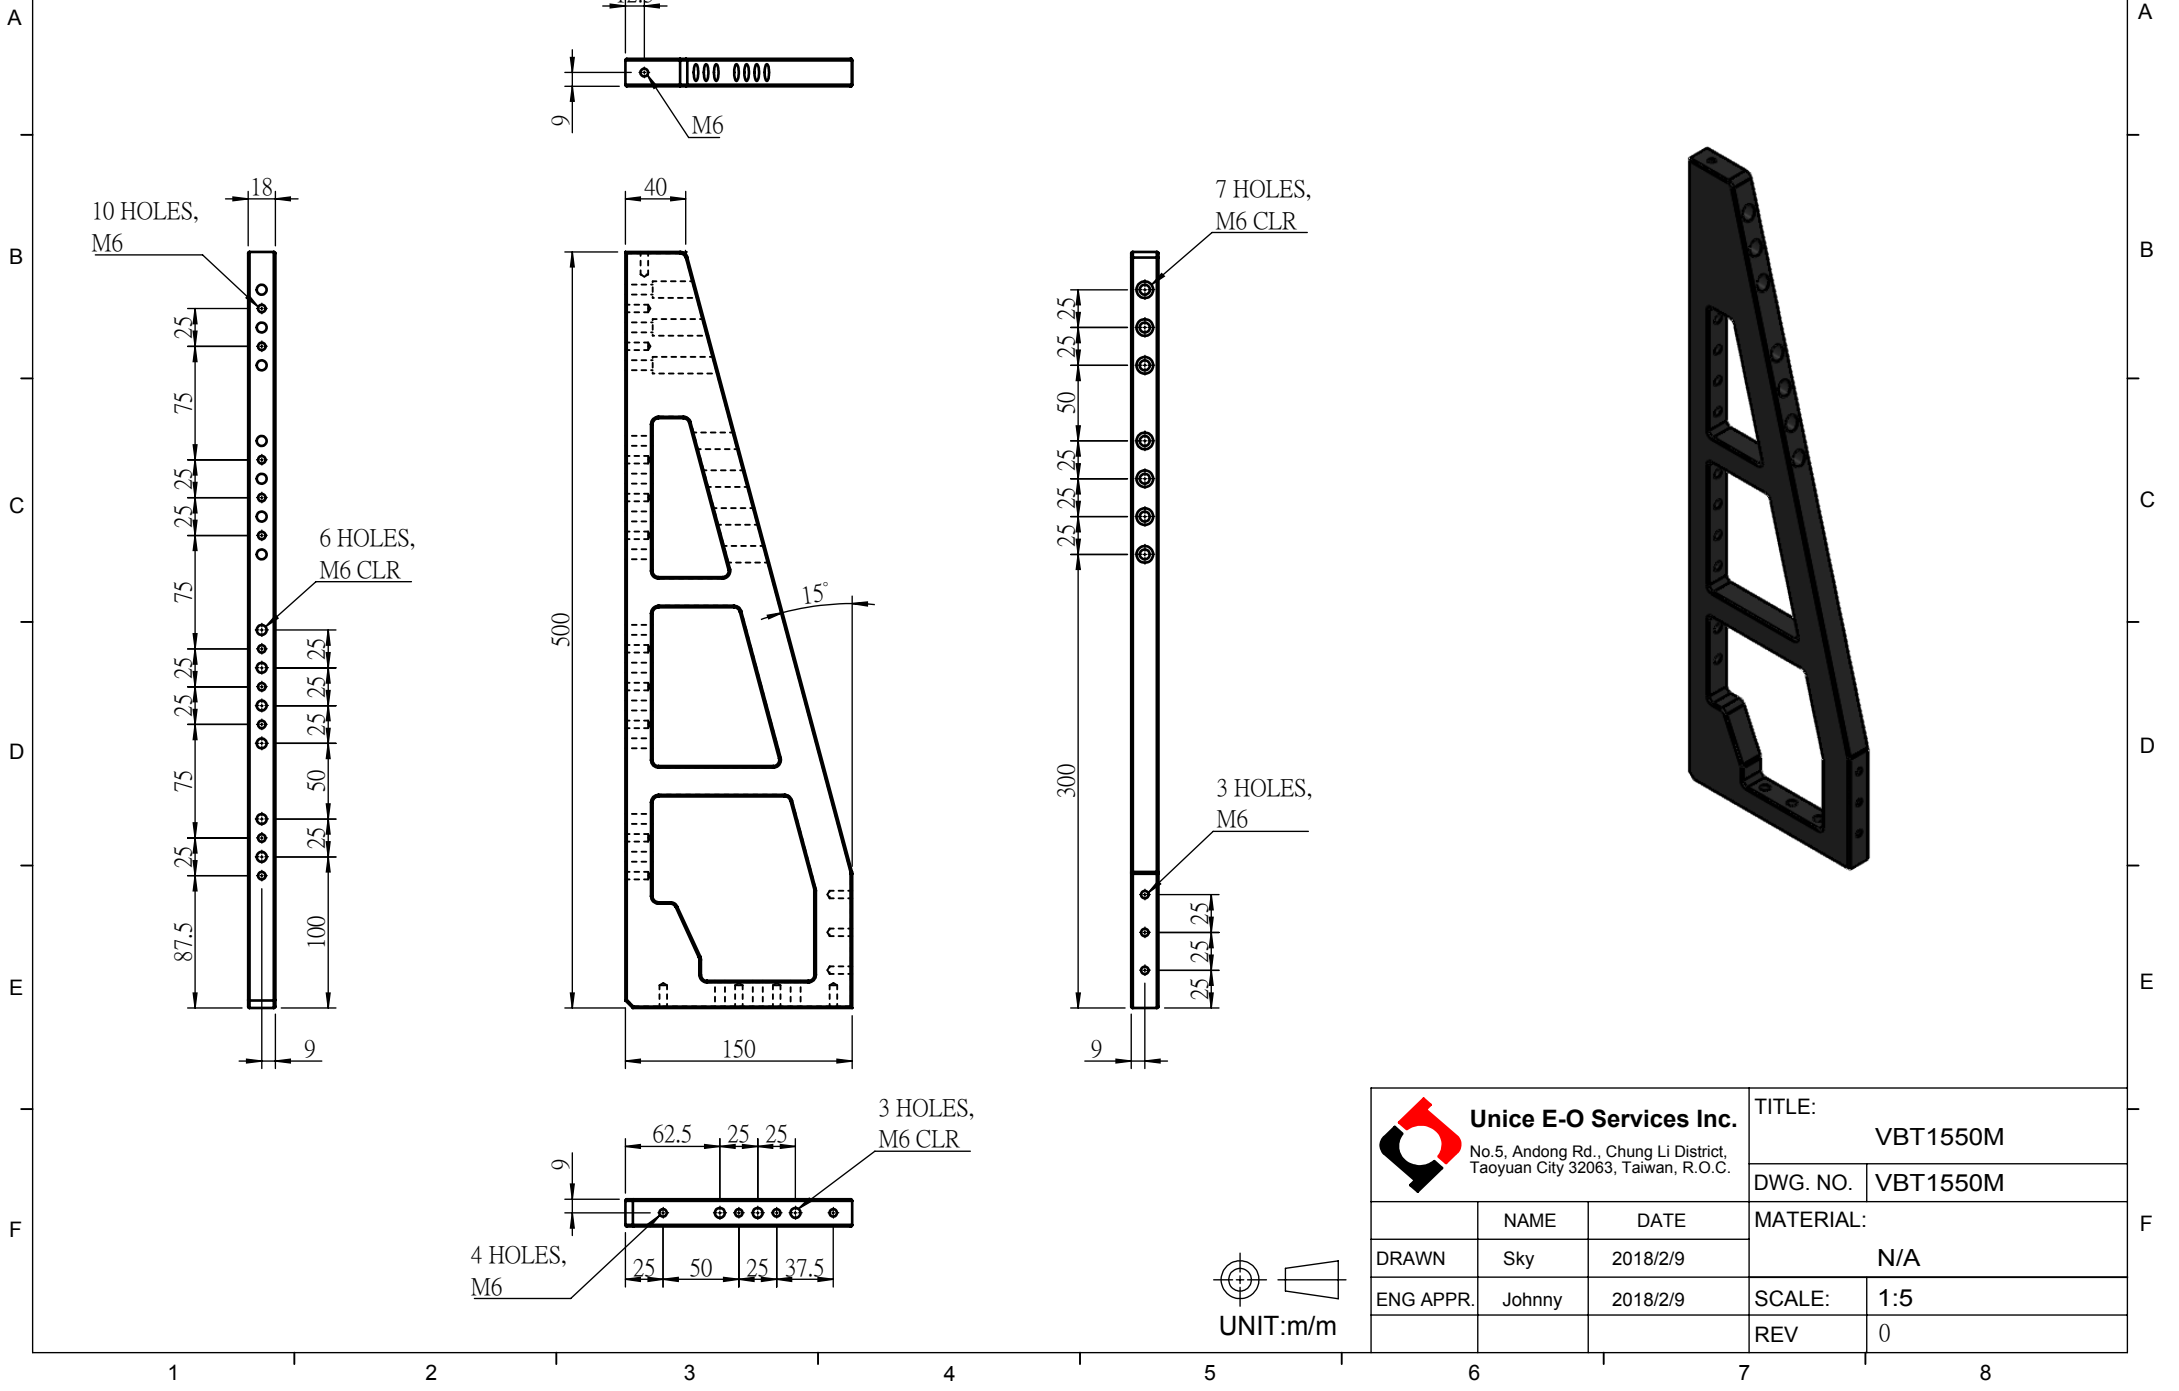

 Unice E-O Services Inc. No.5, Andong Rd., Chung Li District, Taoyuan City 32063, Taiwan, R.O.C.			TITLE:	
			VBT1550M	
			DWG. NO.	VBT1550M
			MATERIAL:	N/A
DRAWN	NAME	DATE	SCALE: 1:5	
ENG APPR.	Johnny	2018/2/9		
			REV	0