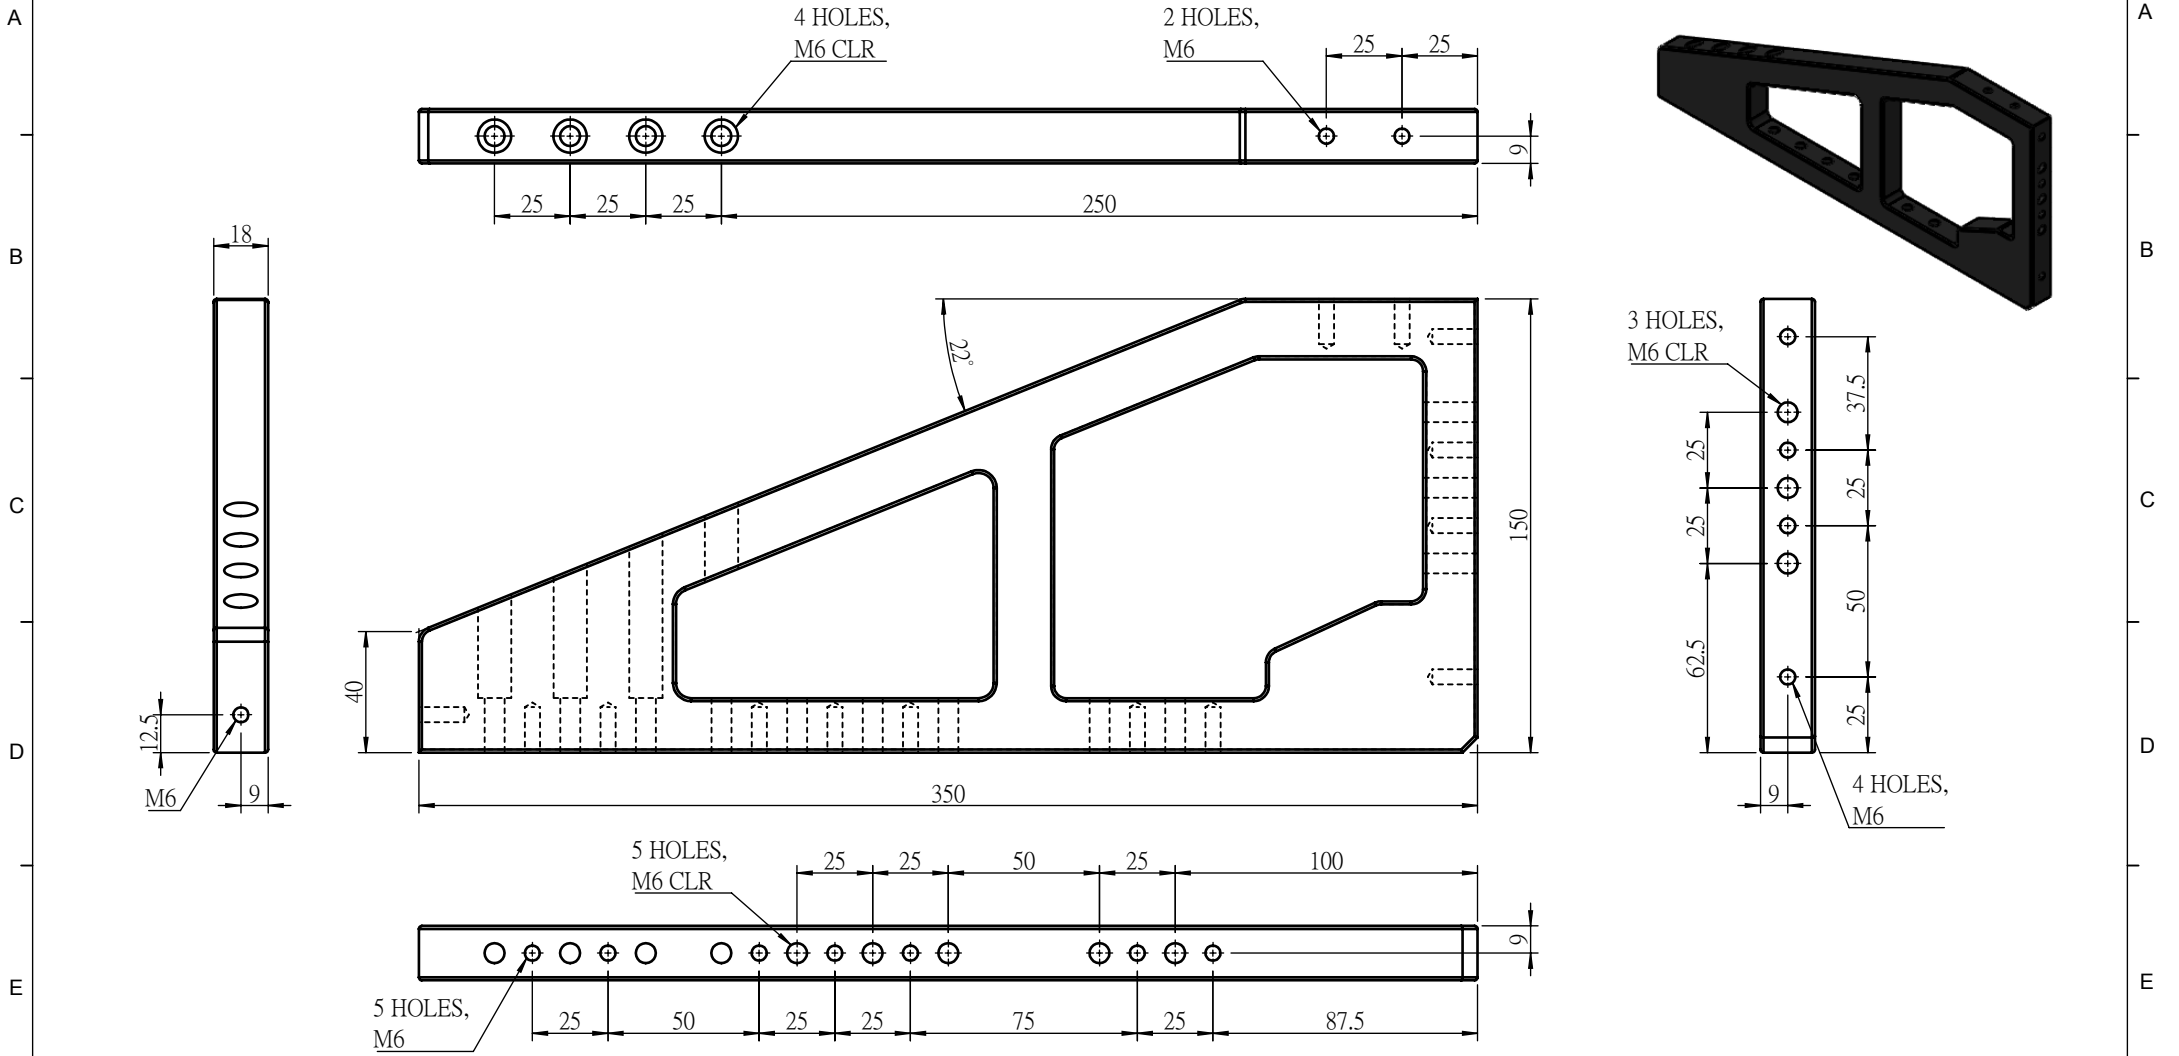

 Unice E-O Services Inc. No.5, Andong Rd., Chung Li District, Taoyuan City 32063, Taiwan, R.O.C.			TITLE:	
			VBT1535M	
			DWG. NO.	VBT1535M
			MATERIAL:	N/A
DRAWN	Sky	2018/2/9	SCALE:	1:2.5
ENG APPR.	Johnny	2018/2/9	REV	0