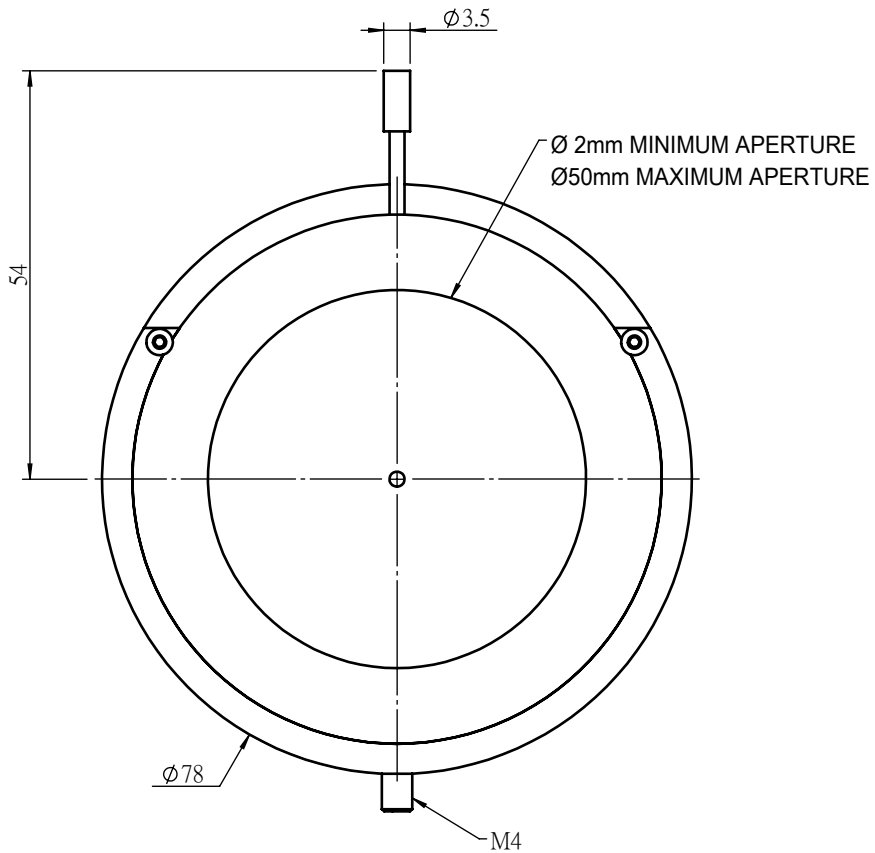

 Unice E-O Services Inc. No.5, Andong Rd., Chung Li District, Taoyuan City 32063, Taiwan, R.O.C.			TITLE:	
			ID2050M	
			DWG. NO.	ID2050M
			MATERIAL:	N/A
DRAWN	Richard	2024/11/6	SCALE:	1:1
ENG APPR.	Johnny	2024/11/6	REV	0