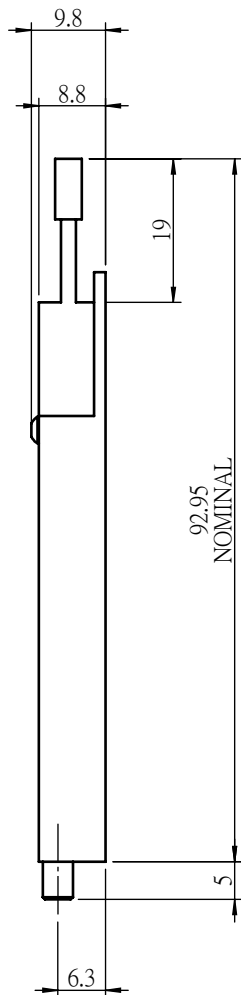

 Unice E-O Services Inc. No.5, Andong Rd., Chung Li District, Taoyuan City 32063, Taiwan, R.O.C.			TITLE:	
			ID2050M	
			DWG. NO.	ID2050M
			MATERIAL:	N/A
DRAWN	Richard	2024/11/6	SCALE:	1:1
ENG APPR.	Johnny	2024/11/6	REV	0