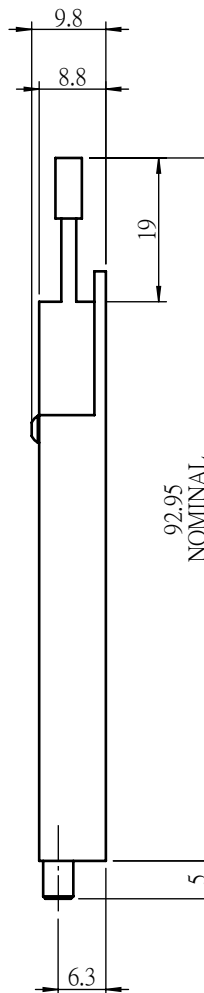

 <b>Unice E-O Services Inc.</b> No.5, Andong Rd., Chung Li District, Taoyuan City 32063, Taiwan, R.O.C.			TITLE:	
			ID2050E	
			DWG. NO.	ID2050E
			MATERIAL:	
DRAWN			Richard	2024/11/6
ENG APPR.			Johnny	2024/11/6
			SCALE:	1:1
			REV	0