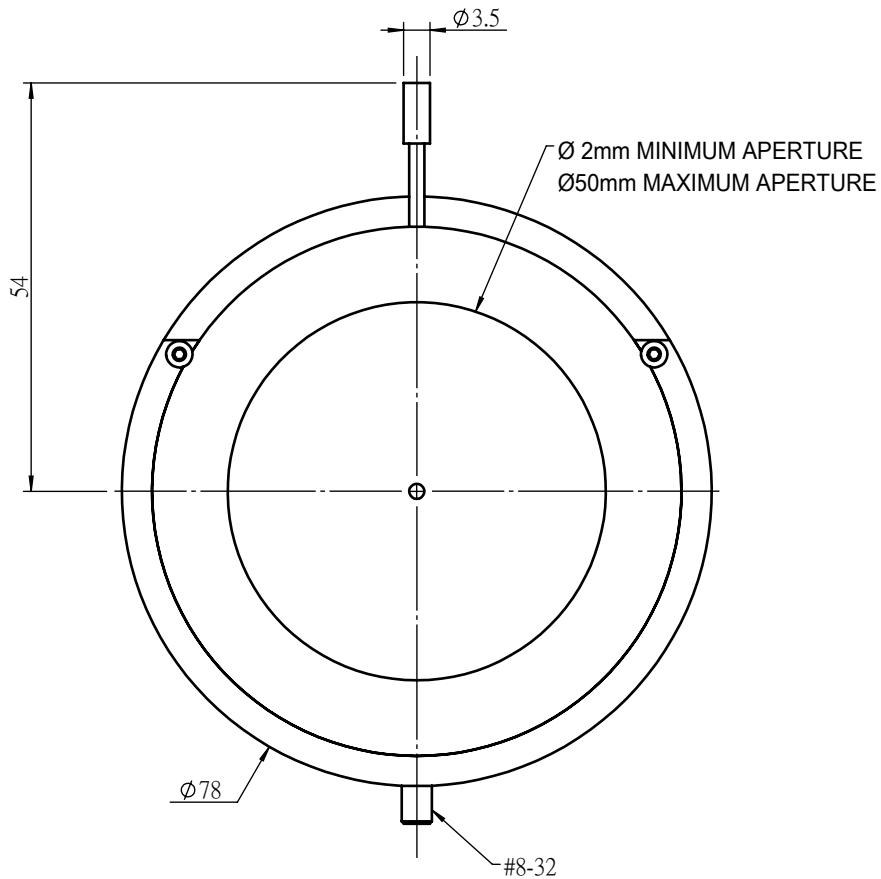

 <b>Unice E-O Services Inc.</b> No.5, Andong Rd., Chung Li District, Taoyuan City 32063, Taiwan, R.O.C.			TITLE:	
			ID2050E	
			DWG. NO.	ID2050E
			MATERIAL:	
DRAWN			Richard	2024/11/6
ENG APPR.			Johnny	2024/11/6
			SCALE:	1:1
			REV	0