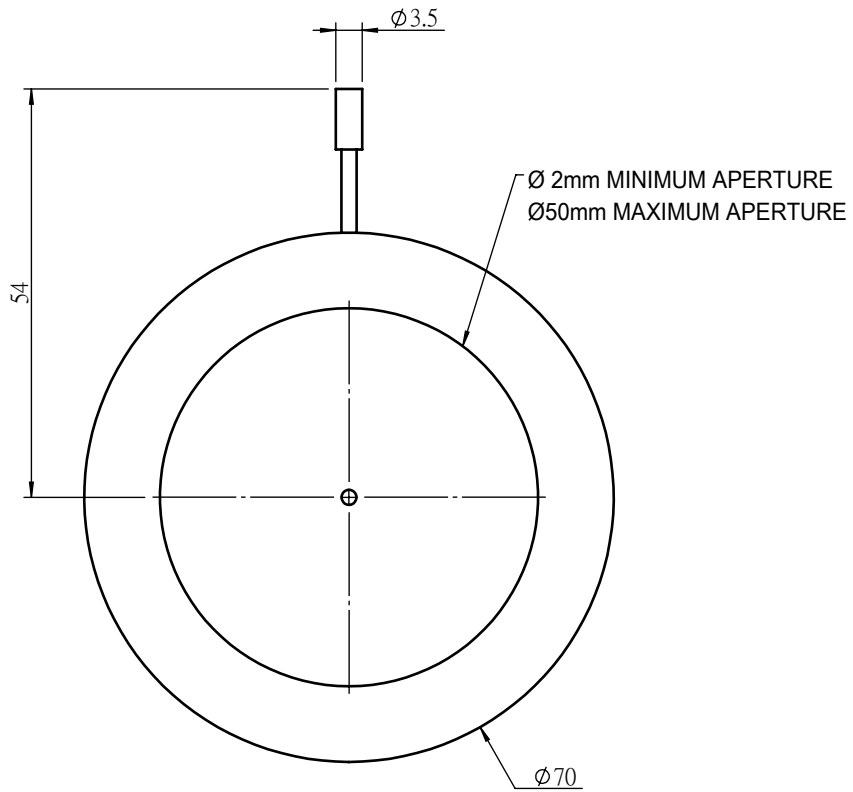

 Unice E-O Services Inc. No.5, Andong Rd., Chung Li District, Taoyuan City 32063, Taiwan, R.O.C.			TITLE:	
			ID2050	
			DWG. NO.	ID2050
			MATERIAL:	
			N/A	
DRAWN	Richard	2024/11/6	SCALE:	1:1
ENG APPR.	Johnny	2024/11/6	REV	0