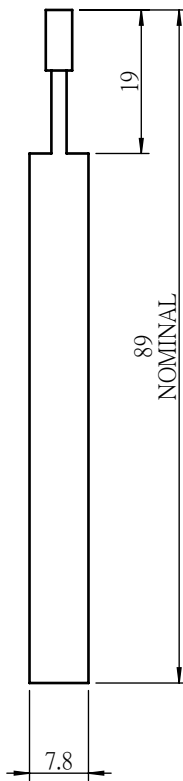

 Unice E-O Services Inc. No.5, Andong Rd., Chung Li District, Taoyuan City 32063, Taiwan, R.O.C.			TITLE:	
			ID2050	
			DWG. NO.	ID2050
			MATERIAL:	
			N/A	
DRAWN	Richard	2024/11/6	SCALE:	1:1
ENG APPR.	Johnny	2024/11/6	REV	0