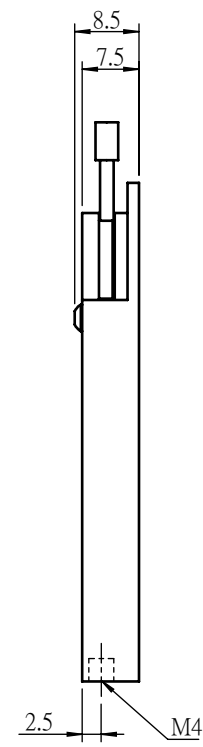

 Unice E-O Services Inc. No.5, Andong Rd., Chung Li District, Taoyuan City 32063, Taiwan, R.O.C.			TITLE:	
			ID1542M	
			DWG. NO.	ID1542M
			MATERIAL:	
			N/A	
DRAWN	Sky	2019/7/5	SCALE:	1:1
ENG APPR.	Johnny	2019/7/5	REV	0