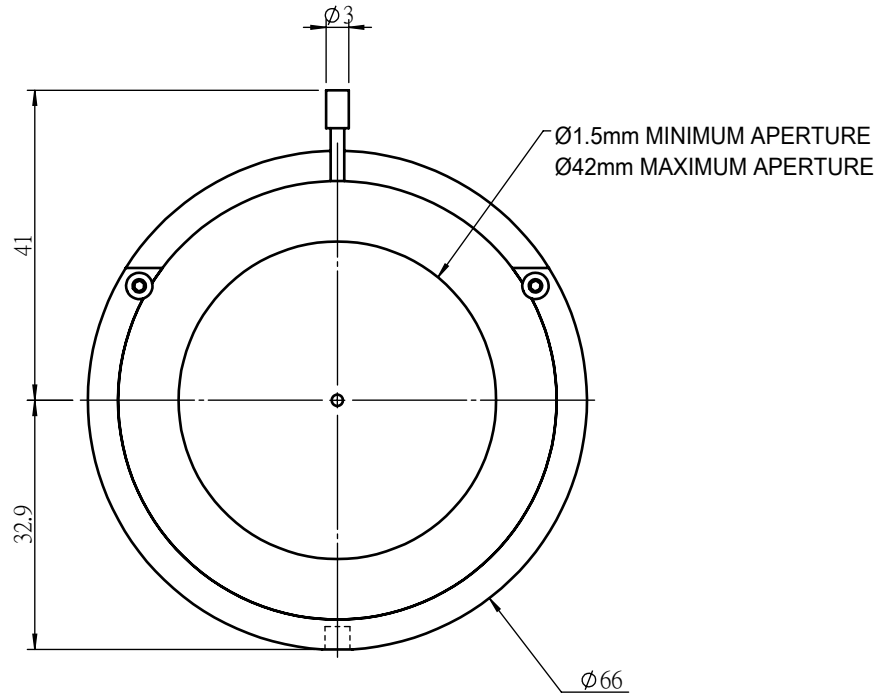

 Unice E-O Services Inc. No.5, Andong Rd., Chung Li District, Taoyuan City 32063, Taiwan, R.O.C.			TITLE:	
			ID1542M	
			DWG. NO.	ID1542M
			MATERIAL:	
			N/A	
DRAWN	Sky	2019/7/5	SCALE:	1:1
ENG APPR.	Johnny	2019/7/5	REV	0