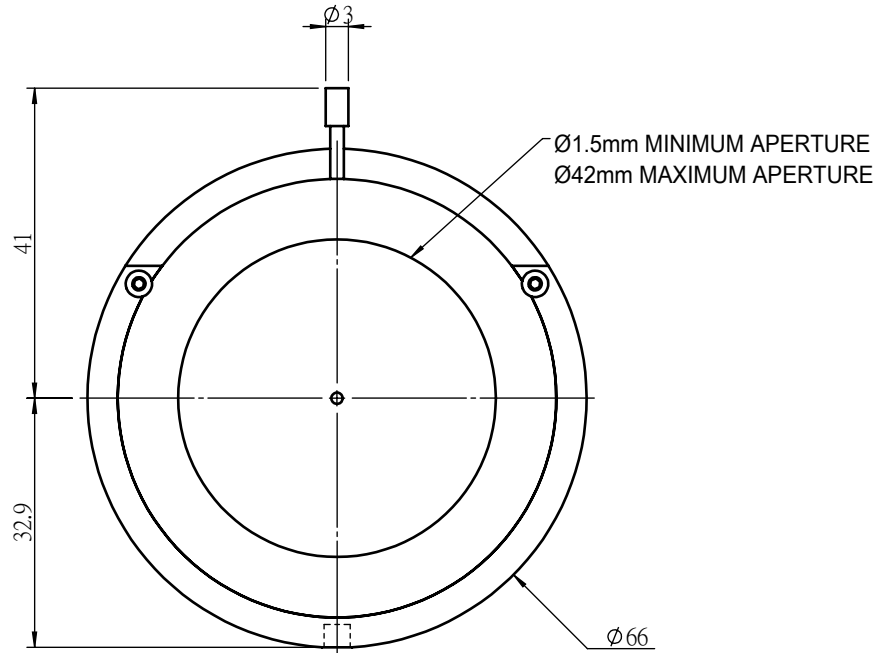

UNIT:m/m

 Unice E-O Services Inc. No.5, Andong Rd., Chung Li District, Taoyuan City 32063, Taiwan, R.O.C.			TITLE:	
			ID1542E	
			DWG. NO.	ID1542E
			MATERIAL:	
			N/A	
DRAWN	Sky	2019/7/5	SCALE:	1:1
ENG APPR.	Johnny	2019/7/5	REV	0