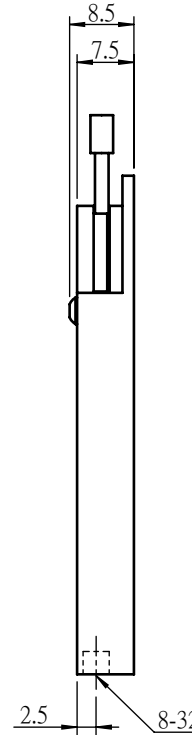

UNIT:m/m

 Unice E-O Services Inc. No.5, Andong Rd., Chung Li District, Taoyuan City 32063, Taiwan, R.O.C.			TITLE:	
			ID1542E	
			DWG. NO.	ID1542E
			MATERIAL:	
			N/A	
DRAWN	Sky	2019/7/5	SCALE:	1:1
ENG APPR.	Johnny	2019/7/5	REV	0