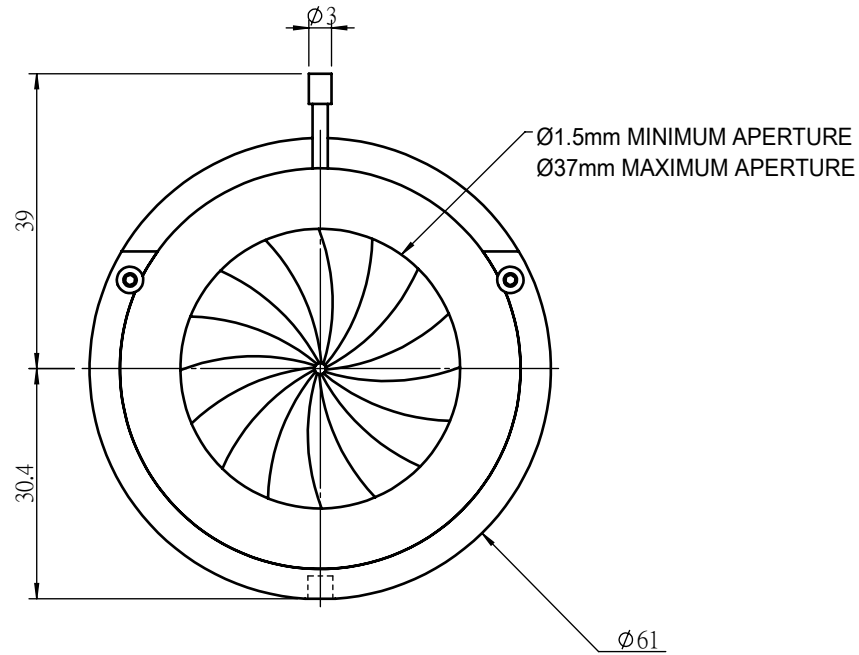

UNIT:m/m

 Unice E-O Services Inc. No.5, Andong Rd., Chung Li District, Taoyuan City 32063, Taiwan, R.O.C.			TITLE:	
			ID1537M	
			DWG. NO.	ID1537M
			MATERIAL:	N/A
DRAWN	Sky	2019/7/5	SCALE:	1:1
ENG APPR.	Johnny	2019/7/5	REV	0