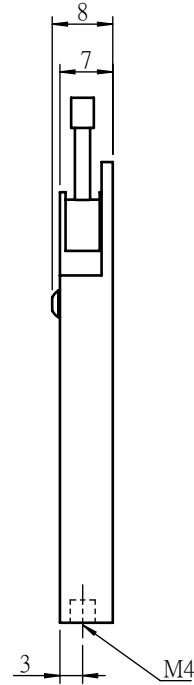

UNIT:m/m

 Unice E-O Services Inc. No.5, Andong Rd., Chung Li District, Taoyuan City 32063, Taiwan, R.O.C.			TITLE:	
			ID1537M	
			DWG. NO.	ID1537M
			MATERIAL:	N/A
DRAWN	Sky	2019/7/5	SCALE:	1:1
ENG APPR.	Johnny	2019/7/5	REV	0