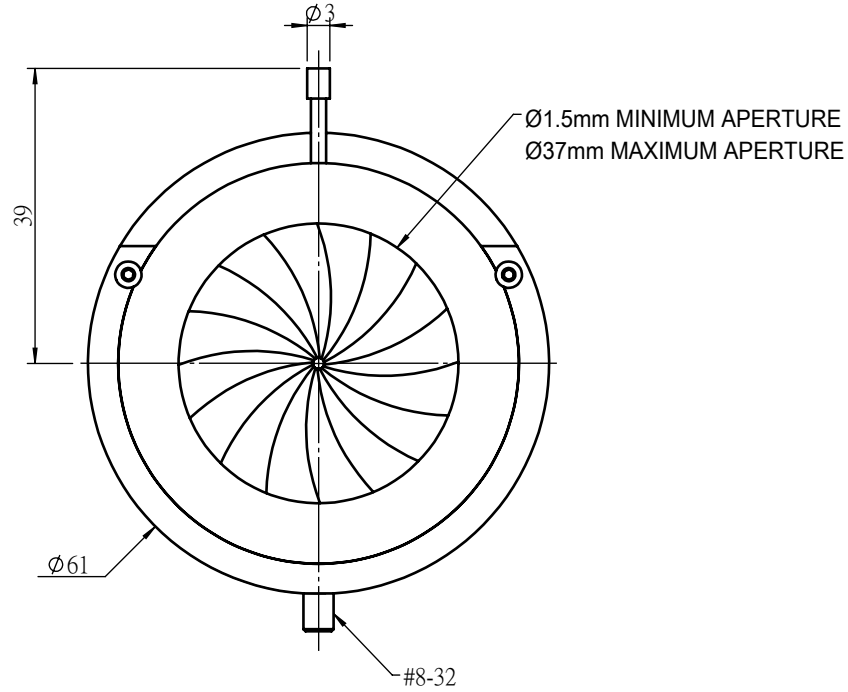

 <b>Unice E-O Services Inc.</b> No.5, Andong Rd., Chung Li District, Taoyuan City 32063, Taiwan, R.O.C.			TITLE:	
			ID1537E	
			DWG. NO.	ID1537E
			MATERIAL:	N/A
DRAWN	Richard	2024/11/6	SCALE:	1:1
ENG APPR.	Johnny	2024/11/6	REV	0