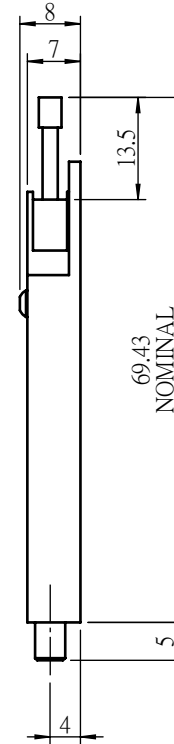

 <b>Unice E-O Services Inc.</b> No.5, Andong Rd., Chung Li District, Taoyuan City 32063, Taiwan, R.O.C.			TITLE:	
			ID1537E	
			DWG. NO.	ID1537E
			MATERIAL:	N/A
DRAWN	Richard	2024/11/6	SCALE:	1:1
ENG APPR.	Johnny	2024/11/6	REV	0