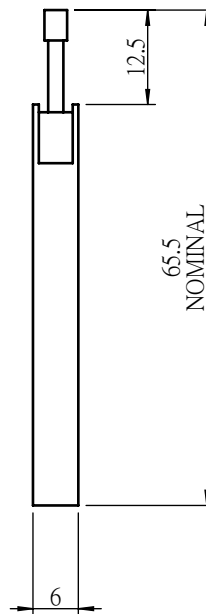

UNIT:m/m

 Unice E-O Services Inc. No.5, Andong Rd., Chung Li District, Taoyuan City 32063, Taiwan, R.O.C.			TITLE:	
			ID1537	
			DWG. NO.	ID1537
			MATERIAL:	
			N/A	
DRAWN	John	2024/11/6	SCALE:	1:1
ENG APPR.	Johnny	2024/11/6	REV	0