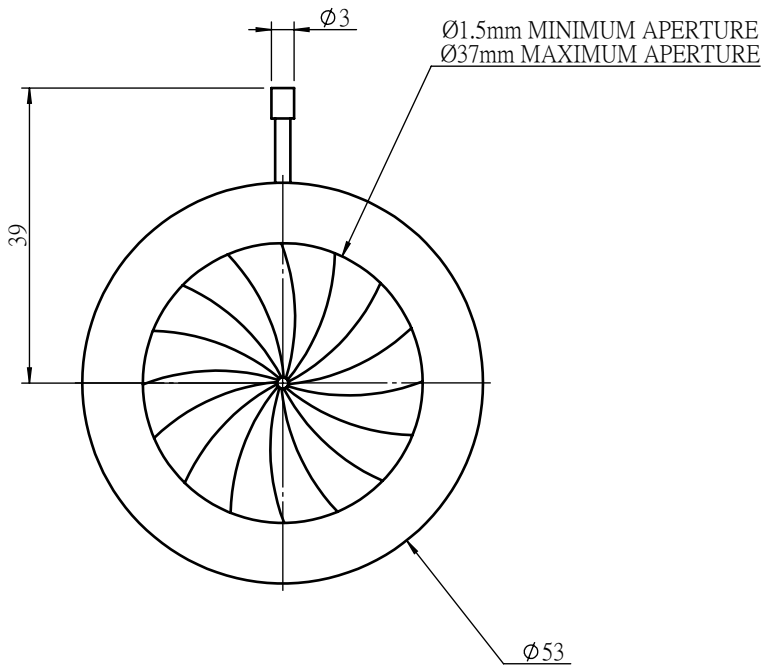

UNIT:m/m

 Unice E-O Services Inc. No.5, Andong Rd., Chung Li District, Taoyuan City 32063, Taiwan, R.O.C.			TITLE:	
			ID1537	
			DWG. NO.	ID1537
			MATERIAL:	
			N/A	
DRAWN	John	2024/11/6	SCALE:	1:1
ENG APPR.	Johnny	2024/11/6	REV	0