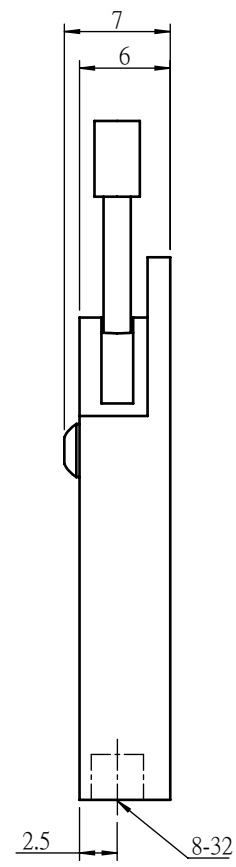

 Unice E-O Services Inc. No.5, Andong Rd., Chung Li District, Taoyuan City 32063, Taiwan, R.O.C.			TITLE:	
			ID1018E	
			DWG. NO.	ID1018E
			MATERIAL:	
			N/A	
DRAWN	Sky	2019/7/5	SCALE:	2:1
ENG APPR.	Johnny	2019/7/5	REV	0