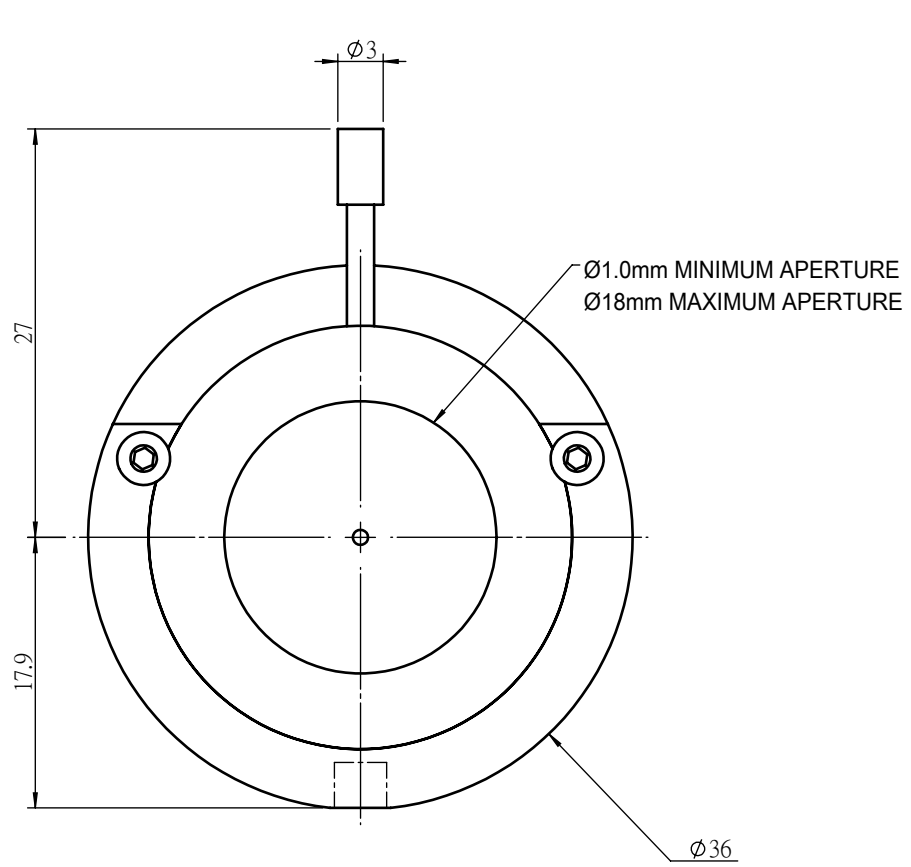

 Unice E-O Services Inc. No.5, Andong Rd., Chung Li District, Taoyuan City 32063, Taiwan, R.O.C.			TITLE:	
			ID1018E	
			DWG. NO.	ID1018E
			MATERIAL:	
			N/A	
DRAWN	Sky	2019/7/5	SCALE:	2:1
ENG APPR.	Johnny	2019/7/5	REV	0