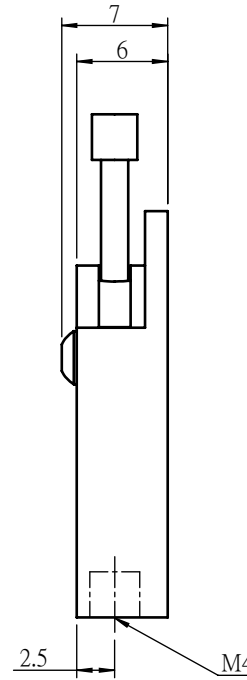

 <b>Unice E-O Services Inc.</b> No.5, Andong Rd., Chung Li District, Taoyuan City 32063, Taiwan, R.O.C.			TITLE:	
			ID1012M	
			DWG. NO.	ID1012M
			MATERIAL:	
			N/A	
DRAWN	Sky	2019/7/5	SCALE:	2:1
ENG APPR.	Johnny	2019/7/5	REV	0