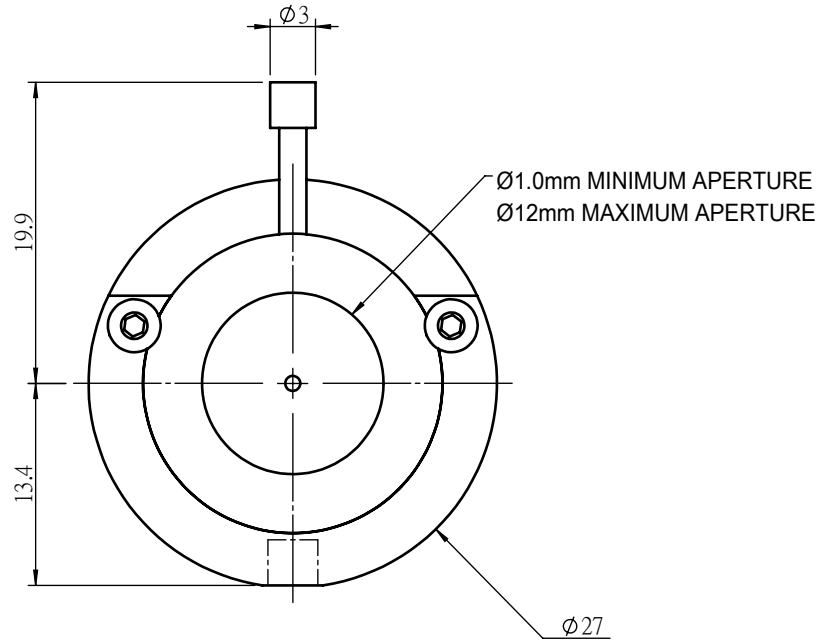

 <b>Unice E-O Services Inc.</b> No.5, Andong Rd., Chung Li District, Taoyuan City 32063, Taiwan, R.O.C.			TITLE:	
			ID1012M	
			DWG. NO.	ID1012M
			MATERIAL:	
			N/A	
DRAWN	Sky	2019/7/5	SCALE:	2:1
ENG APPR.	Johnny	2019/7/5	REV	0