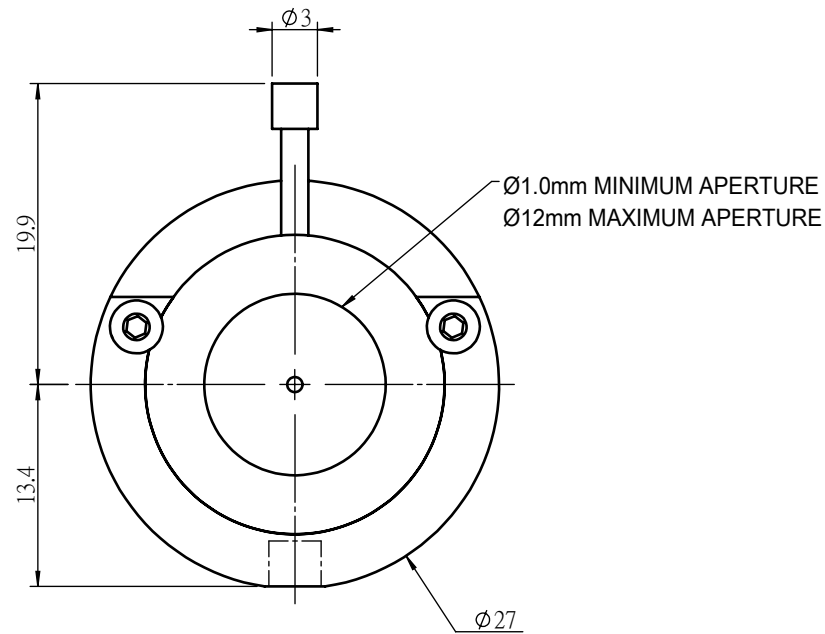

 <b>Unice E-O Services Inc.</b> No.5, Andong Rd., Chung Li District, Taoyuan City 32063, Taiwan, R.O.C.			TITLE:	
			ID1012E	
			DWG. NO.	ID1012E
			MATERIAL:	
DRAWN			NAME	DATE
Sky				2019/7/5
ENG APPR.			NAME	DATE
Johnny				2019/7/5
			SCALE:	2:1
			REV	0