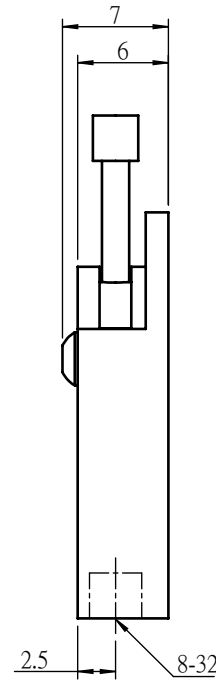

 <b>Unice E-O Services Inc.</b> No.5, Andong Rd., Chung Li District, Taoyuan City 32063, Taiwan, R.O.C.			TITLE:	
			ID1012E	
			DWG. NO.	ID1012E
			MATERIAL:	
DRAWN			NAME	DATE
Sky				2019/7/5
ENG APPR.			NAME	DATE
Johnny				2019/7/5
			SCALE:	2:1
			REV	0