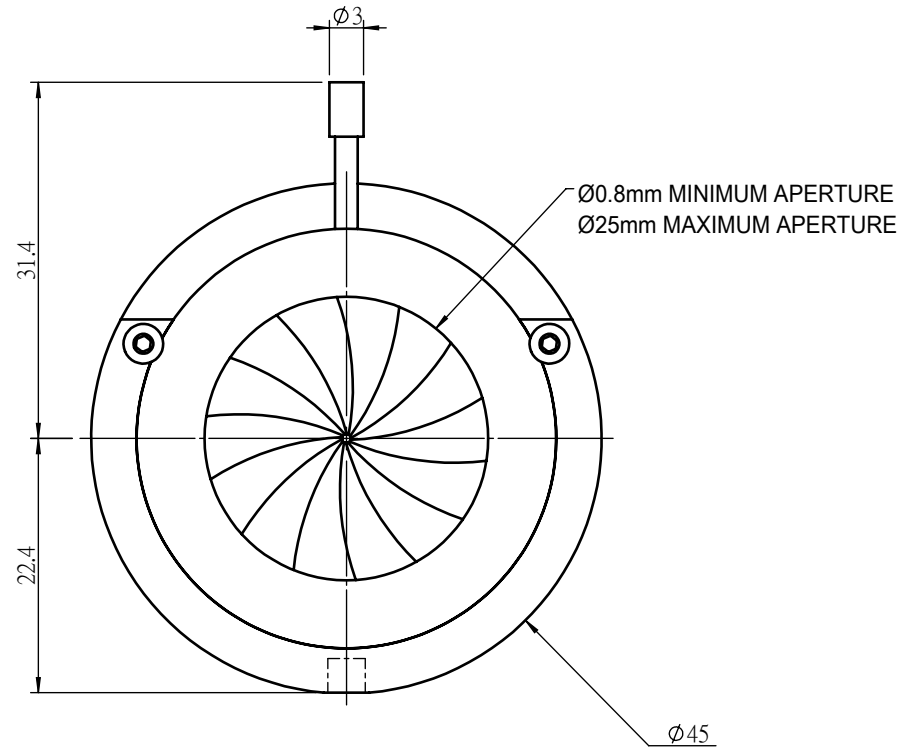

 Unice E-O Services Inc. No.5, Andong Rd., Chung Li District, Taoyuan City 32063, Taiwan, R.O.C.			TITLE:	
			ID0825M	
			DWG. NO.	ID0825M
			MATERIAL:	
			N/A	
DRAWN	Sky	2019/7/5	SCALE:	1.5:1
ENG APPR.	Johnny	2019/7/5	REV	0