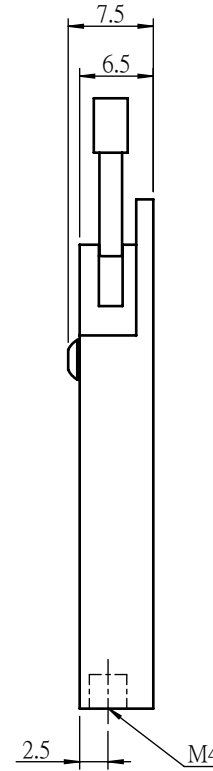

 Unice E-O Services Inc. No.5, Andong Rd., Chung Li District, Taoyuan City 32063, Taiwan, R.O.C.			TITLE:	
			ID0825M	
			DWG. NO.	ID0825M
			MATERIAL:	
			N/A	
DRAWN	Sky	2019/7/5	SCALE:	1.5:1
ENG APPR.	Johnny	2019/7/5	REV	0