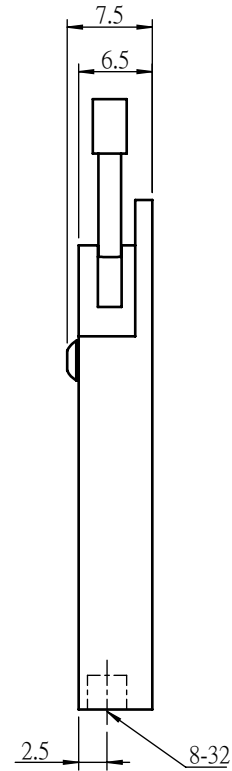

 <b>Unice E-O Services Inc.</b> No.5, Andong Rd., Chung Li District, Taoyuan City 32063, Taiwan, R.O.C.			TITLE:	
			ID0825E	
			DWG. NO.	ID0825E
			MATERIAL:	
			N/A	
DRAWN	Sky	2019/7/5	SCALE:	1.5:1
ENG APPR.	Johnny	2019/7/5	REV	0