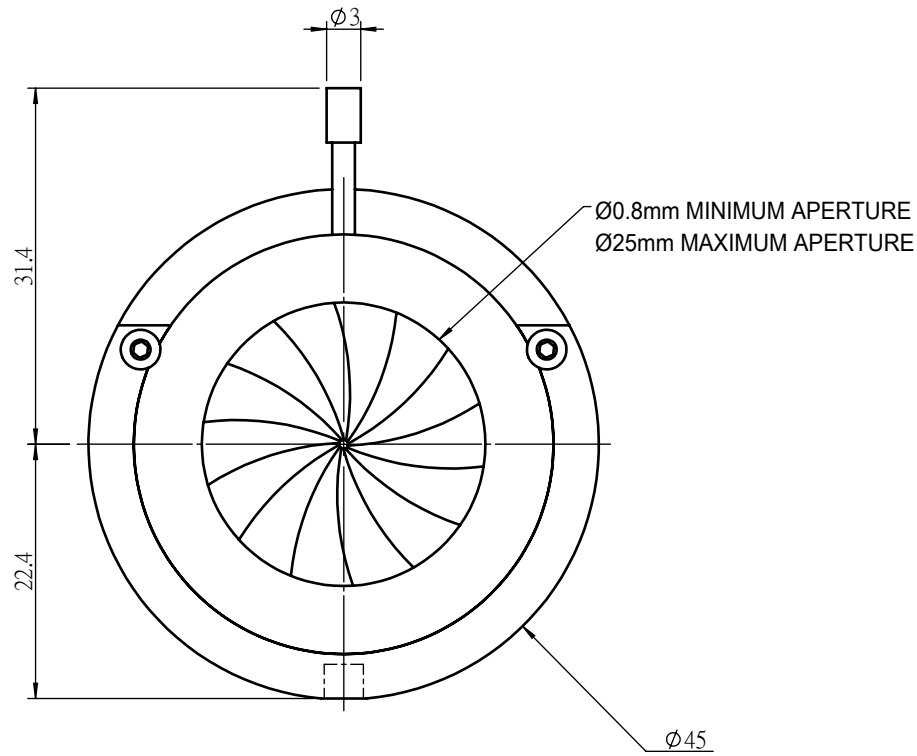

 <b>Unice E-O Services Inc.</b> No.5, Andong Rd., Chung Li District, Taoyuan City 32063, Taiwan, R.O.C.			TITLE:	
			ID0825E	
			DWG. NO.	ID0825E
			MATERIAL:	
			N/A	
DRAWN	Sky	2019/7/5	SCALE:	1.5:1
ENG APPR.	Johnny	2019/7/5	REV	0