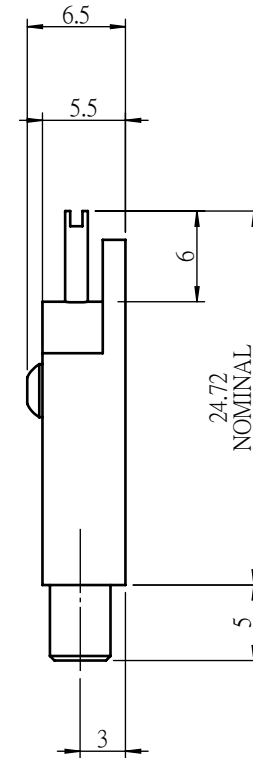

UNIT:m/m

 <b>Unice E-O Services Inc.</b> No.5, Andong Rd., Chung Li District, Taoyuan City 32063, Taiwan, R.O.C.			TITLE:	
			ID0808E	
			DWG. NO.	ID0808E
			MATERIAL:	N/A
DRAWN	John	2024/11/6	SCALE:	2:1
ENG APPR.	Johnny	2024/11/6	REV	0