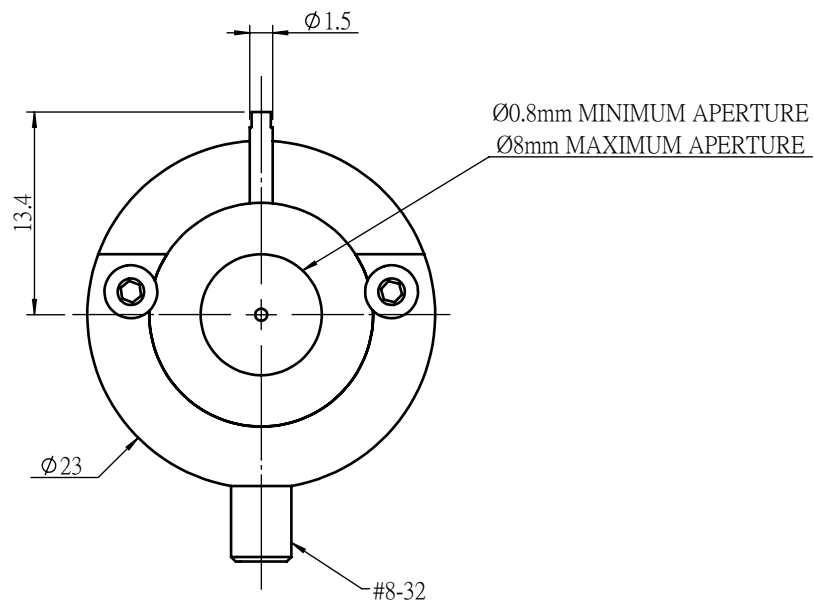

UNIT:m/m

 <b>Unice E-O Services Inc.</b> No.5, Andong Rd., Chung Li District, Taoyuan City 32063, Taiwan, R.O.C.			TITLE:	
			ID0808E	
			DWG. NO.	ID0808E
			MATERIAL:	N/A
DRAWN	John	2024/11/6	SCALE:	2:1
ENG APPR.	Johnny	2024/11/6	REV	0