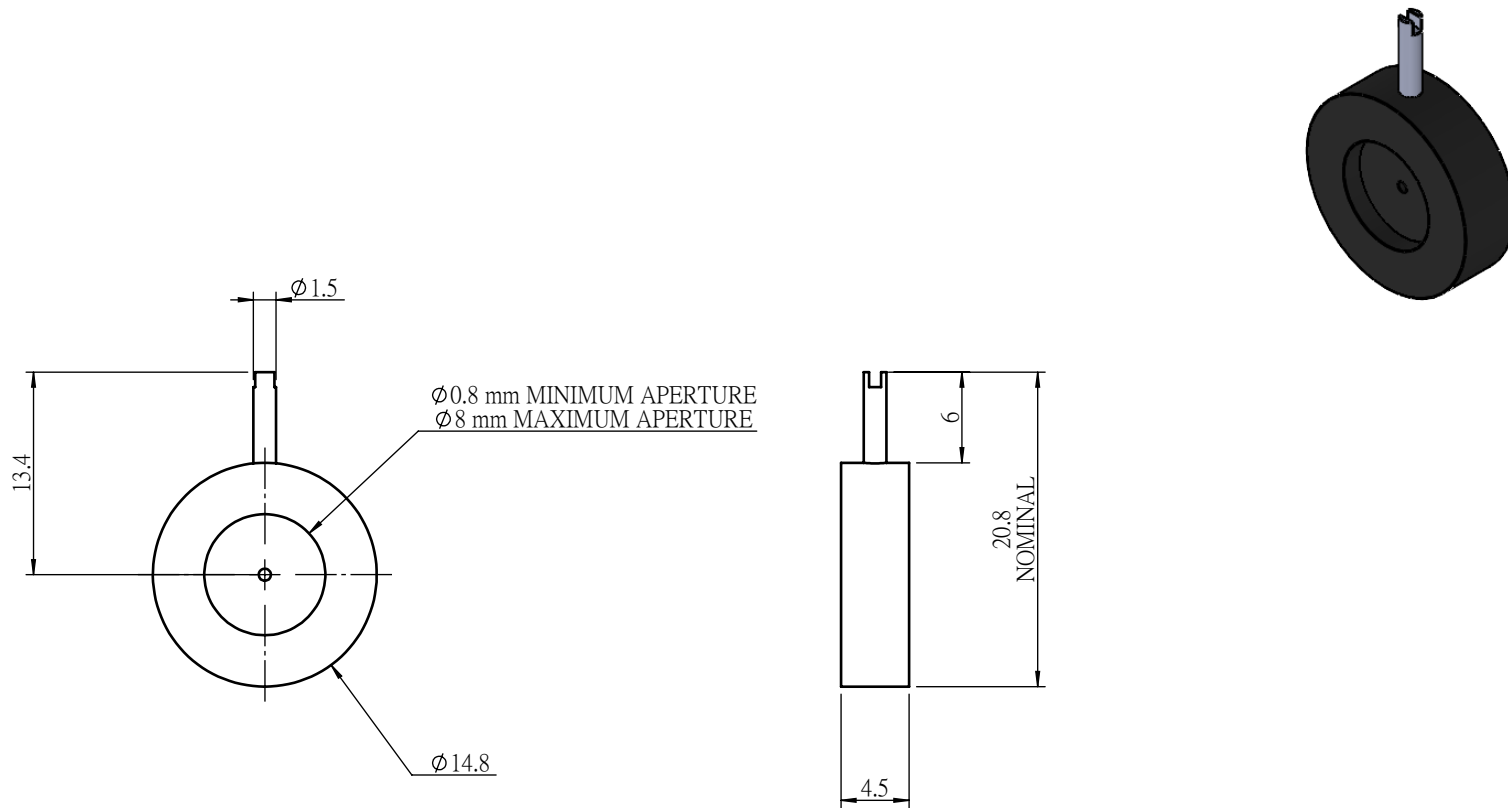

$\phi 0.8$ mm MINIMUM APERTURE
 $\phi 8$ mm MAXIMUM APERTURE

Unice E-O Services Inc.
 No.5, Andong Rd., Chung Li District,
 Taoyuan City 32063, Taiwan, R.O.C.

TITLE: ID0808

DWG. NO. ID0808

	NAME	DATE
DRAWN	John	2024/11/6
ENG APPR.	Johnny	2024/11/6

MATERIAL: N/A

SCALE: 2:1

REV 0