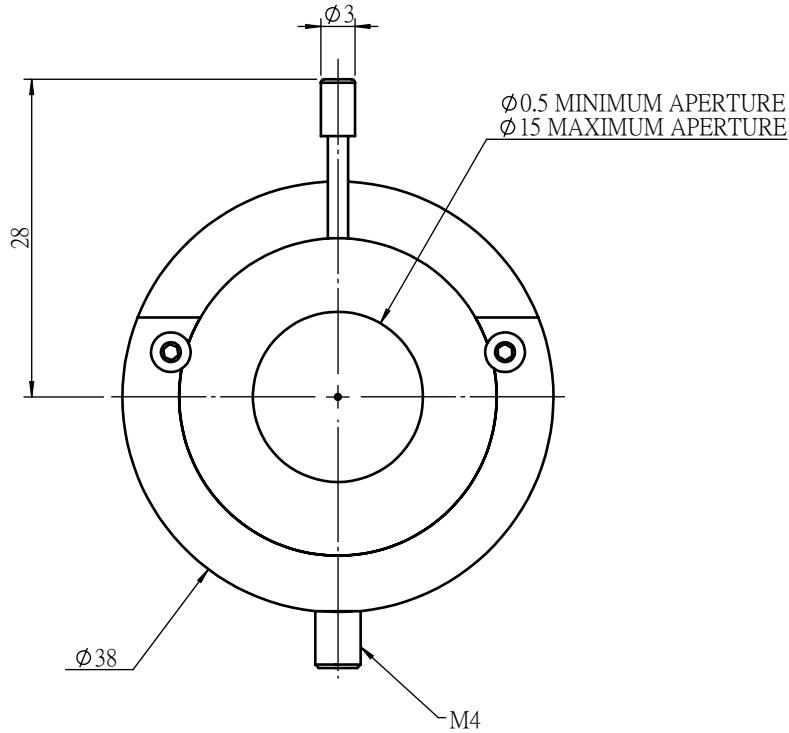

 Unice E-O Services Inc. No.5, Andong Rd., Chung Li District, Taoyuan City 32063, Taiwan, R.O.C.			TITLE:	
			ID0515M	
			DWG. NO.	ID0515M
			MATERIAL:	N/A
DRAWN	Richard	2024/11/5	SCALE:	1.5:1
ENG APPR.	Johnny	2024/11/5	REV	0