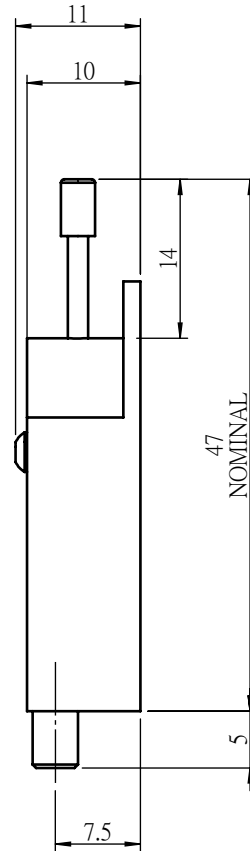

 Unice E-O Services Inc. No.5, Andong Rd., Chung Li District, Taoyuan City 32063, Taiwan, R.O.C.			TITLE:	
			ID0515M	
			DWG. NO.	ID0515M
			MATERIAL:	N/A
DRAWN	Richard	2024/11/5	SCALE:	1.5:1
ENG APPR.	Johnny	2024/11/5	REV	0