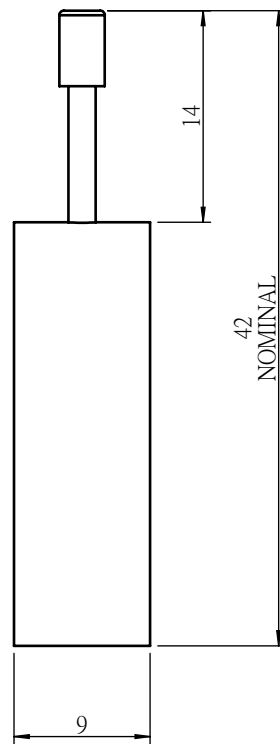

 Unice E-O Services Inc. No.5, Andong Rd., Chung Li District, Taoyuan City 32063, Taiwan, R.O.C.			TITLE:	
			ID0515	
			DWG. NO.	ID0515
			MATERIAL:	
			N/A	
DRAWN	John	2024/11/6	SCALE:	2:1
ENG APPR.	Johnny	2024/11/6	REV	0