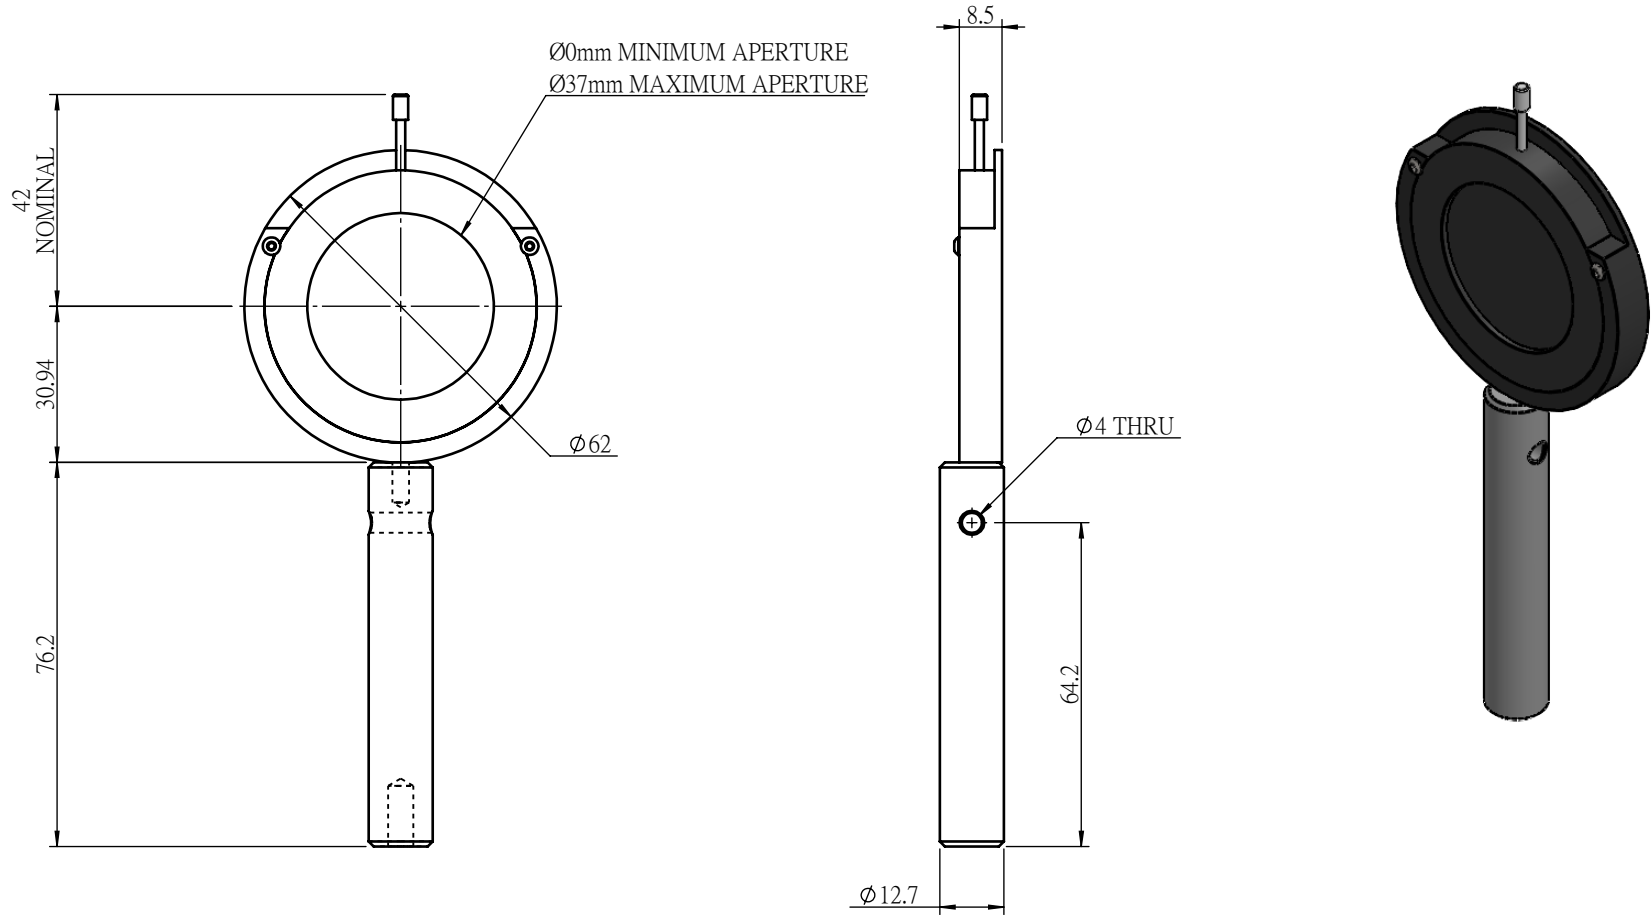

 Unice E-O Services Inc. No.5, Andong Rd., Chung Li District, Taoyuan City 32063, Taiwan, R.O.C.			TITLE:	
			ID0037M	
			DWG. NO.	ID0037M
			MATERIAL:	
			N/A	
DRAWN	John	2024/11/7	SCALE:	1:1.5
ENG APPR.	Johnny	2024/11/7	REV	0