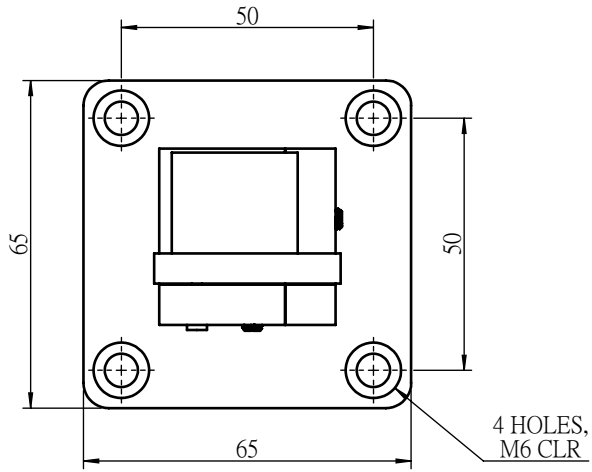

 Unice E-O Services Inc. No.5, Andong Rd., Chung Li District, Taoyuan City 32063, Taiwan, R.O.C.			TITLE:	
			CUH-4M	
			DWG. NO.	CUH-4M
			MATERIAL:	
DRAWN			NAME	DATE
			Sky	2017/12/4
ENG APPR.			NAME	DATE
			Johnny	2017/12/4
			SCALE:	1:1.5
			REV	0