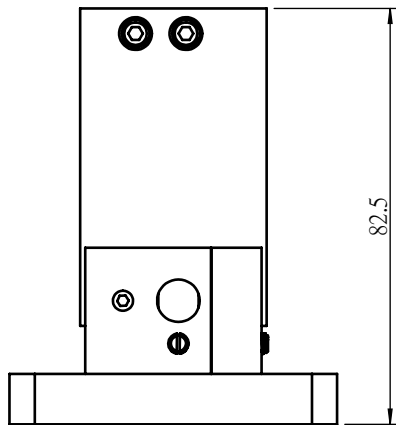

 Unice E-O Services Inc. No.5, Andong Rd., Chung Li District, Taoyuan City 32063, Taiwan, R.O.C.			TITLE:	
			CUH-4M	
			DWG. NO.	CUH-4M
			MATERIAL:	
DRAWN			NAME	DATE
			Sky	2017/12/4
ENG APPR.			NAME	DATE
			Johnny	2017/12/4
			SCALE:	1:1.5
			REV	0