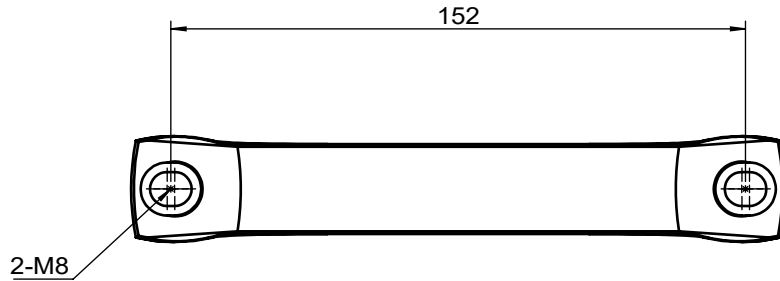

 Unice E-O Services Inc. No.5, Andong Rd., Chung Li District, Taoyuan City 32063, Taiwan, R.O.C.			TITLE:	
			BLH-1(M)	
			DWG. NO.	BLH-1(M)
			MATERIAL:	
			N/A	
DRAWN	Miki	2010/12/30	SCALE:	1:2
ENG APPR.	Johnny	2010/12/30	REV	0