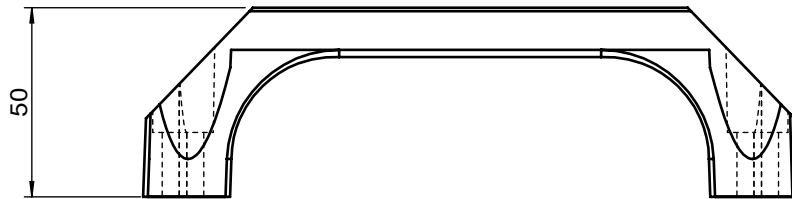

 Unice E-O Services Inc. No.5, Andong Rd., Chung Li District, Taoyuan City 32063, Taiwan, R.O.C.			TITLE:	
			BLH-1(M)	
			DWG. NO.	BLH-1(M)
			MATERIAL:	
			N/A	
DRAWN	Miki	2010/12/30	SCALE:	1:2
ENG APPR.	Johnny	2010/12/30	REV	0