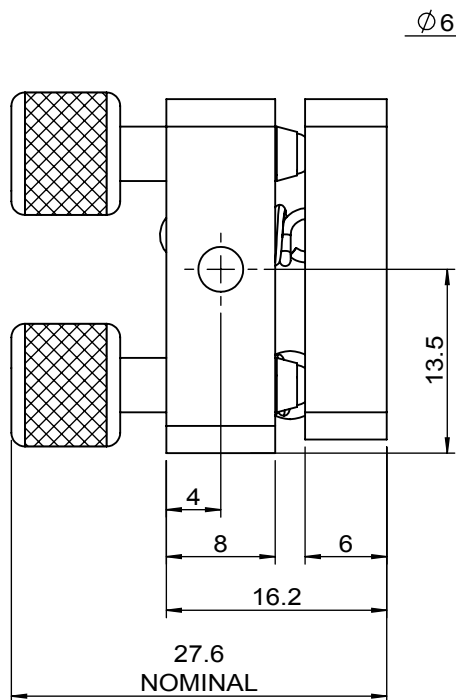

 Unice E-O Services Inc. No.5, Andong Rd., Chung Li District, Taoyuan City 32063, Taiwan, R.O.C.			TITLE:	
			54MMT-1M	
			DWG. NO.	54MMT-1M
			MATERIAL:	N/A
DRAWN	Sky	2018/11/8	SCALE:	1.8:1
ENG APPR.	Johnny	2018/11/8	REV	0