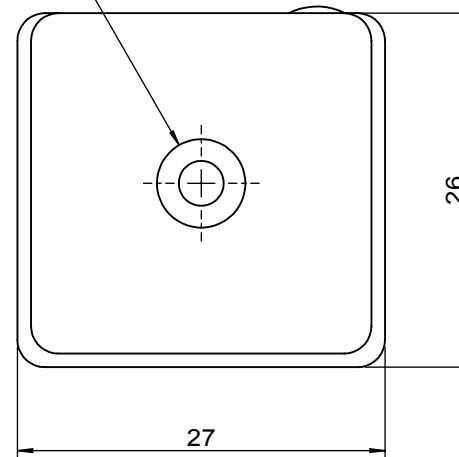

 Unice E-O Services Inc. No.5, Andong Rd., Chung Li District, Taoyuan City 32063, Taiwan, R.O.C.			TITLE:	
			54MMT-1M	
			DWG. NO.	54MMT-1M
			MATERIAL:	N/A
DRAWN	Sky	2018/11/8	SCALE:	1.8:1
ENG APPR.	Johnny	2018/11/8	REV	0