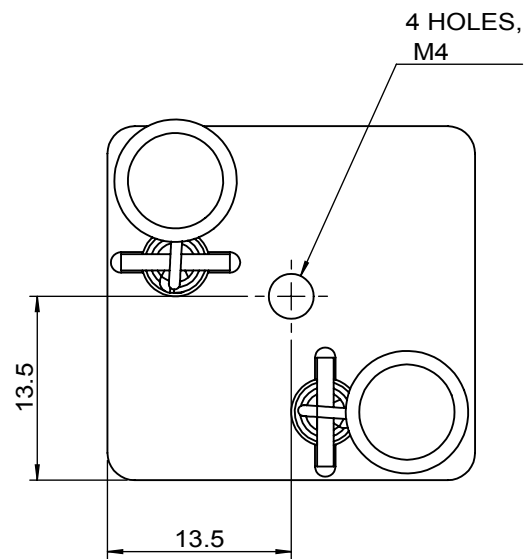

 Unice E-O Services Inc. No.5, Andong Rd., Chung Li District, Taoyuan City 32063, Taiwan, R.O.C.			TITLE:	
			54MMT-1M	
			DWG. NO.	54MMT-1M
			MATERIAL:	N/A
DRAWN	Sky	2018/11/8	SCALE:	1.8:1
ENG APPR.	Johnny	2018/11/8	REV	0