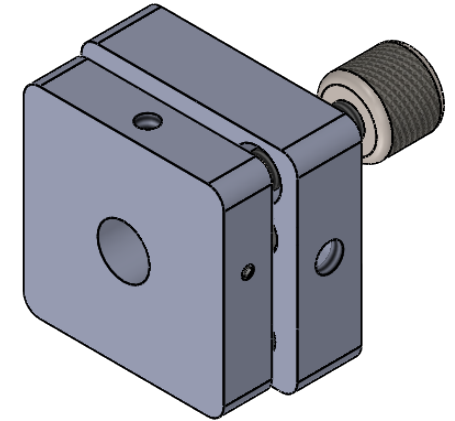

 Unice E-O Services Inc. No.5, Andong Rd., Chung Li District, Taoyuan City 32063, Taiwan, R.O.C.			TITLE:	
			54MMT-1	
			DWG. NO.	54MMT-1
			MATERIAL:	N/A
DRAWN	Sky	2018/11/8	SCALE:	1.8:1
ENG APPR.	Johnny	2018/11/8	REV	0