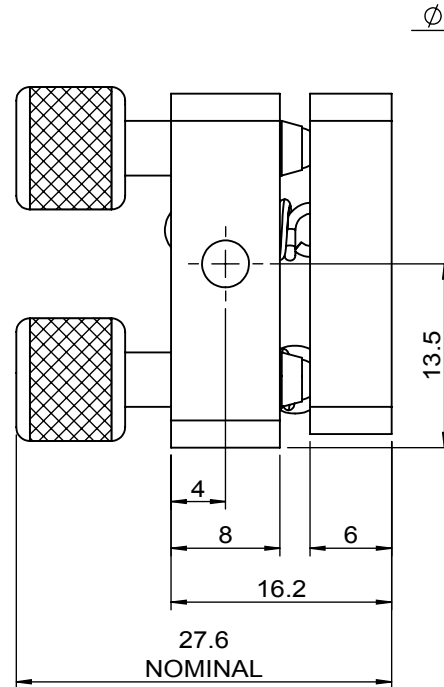

 Unice E-O Services Inc. No.5, Andong Rd., Chung Li District, Taoyuan City 32063, Taiwan, R.O.C.			TITLE:	
			54MMT-1	
			DWG. NO.	54MMT-1
			MATERIAL:	N/A
DRAWN	Sky	2018/11/8	SCALE:	1.8:1
ENG APPR.	Johnny	2018/11/8	REV	0