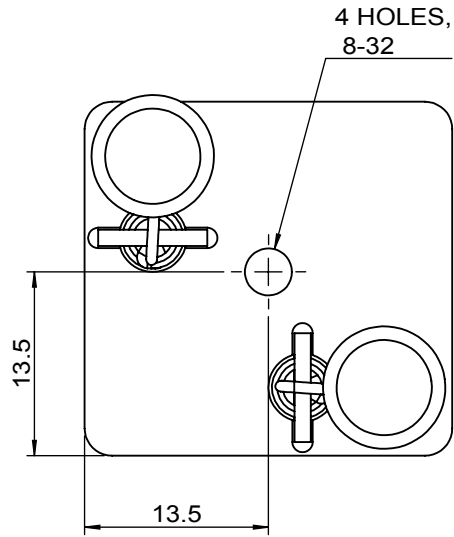

 Unice E-O Services Inc. No.5, Andong Rd., Chung Li District, Taoyuan City 32063, Taiwan, R.O.C.			TITLE:	
			54MMT-1	
			DWG. NO.	54MMT-1
			MATERIAL:	N/A
DRAWN	Sky	2018/11/8	SCALE:	1.8:1
ENG APPR.	Johnny	2018/11/8	REV	0