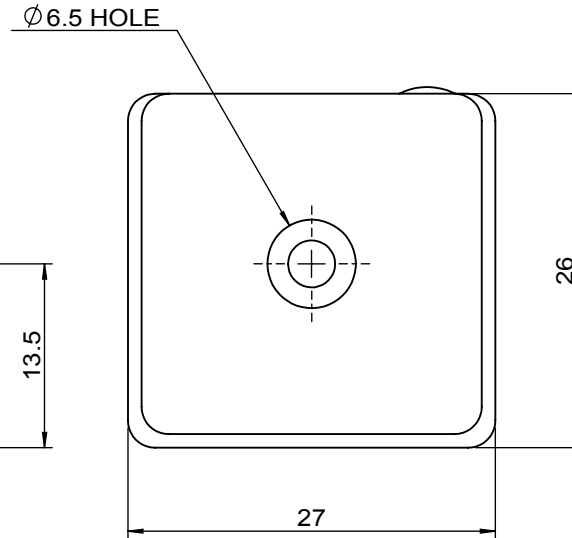

 Unice E-O Services Inc. No.5, Andong Rd., Chung Li District, Taoyuan City 32063, Taiwan, R.O.C.			TITLE:	
			54MMT-1	
			DWG. NO.	54MMT-1
			MATERIAL:	N/A
DRAWN	Sky	2018/11/8	SCALE:	1.8:1
ENG APPR.	Johnny	2018/11/8	REV	0