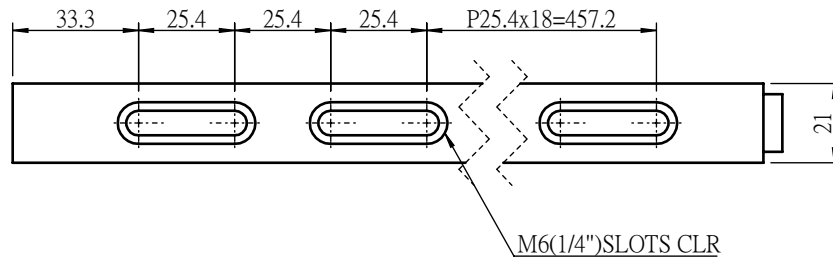

宏惠光電
2018/09/10
圖面管制

UNIT:m/m

| | | | | |
|--|--------|-----------|----------------------|------------|
|  Unice E-O Services Inc. No.5, Andong Rd., Chung Li District, Taoyuan City 32063, Taiwan, R.O.C. | | | TITLE: 51ORL-7(M) | |
| | | | DWG. NO. | 51ORL-7(M) |
| MATERIAL: | | | N/A | |
| DRAWN | Sky | 2018/9/10 | SCALE: | 1:2 |
| ENG APPR. | Johnny | 2018/9/10 | REV | 0 |