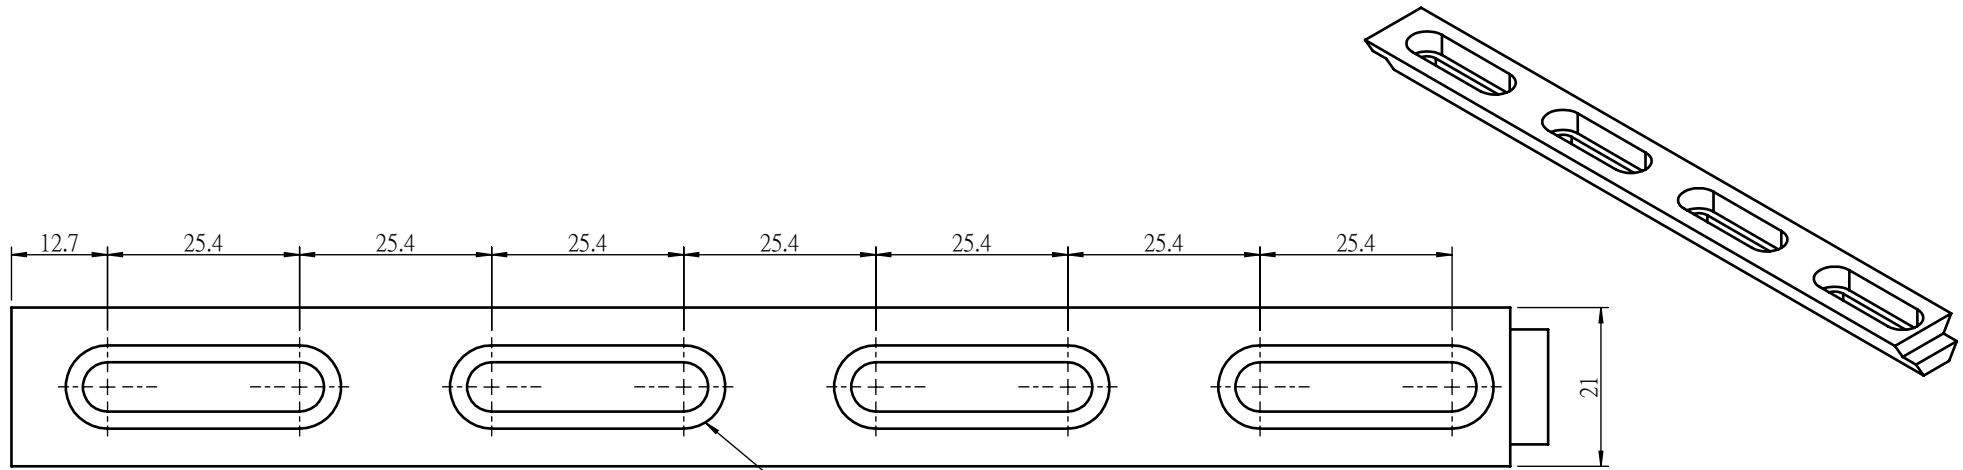

M6(1/4")SLOTS CLR

| | | | | |
|--|--------|-----------|------------|------------|
|  Unice E-O Services Inc. No.5, Andong Rd., Chung Li District, Taoyuan City 32063, Taiwan, R.O.C. | | | TITLE: | |
| | | | 51ORL-4(M) | |
| | | | DWG. NO. | 51ORL-4(M) |
| | | | MATERIAL: | N/A |
| DRAWN | NAME | DATE | SCALE: | 1:1 |
| ENG APPR. | Johnny | 2018/9/10 | REV | 0 |