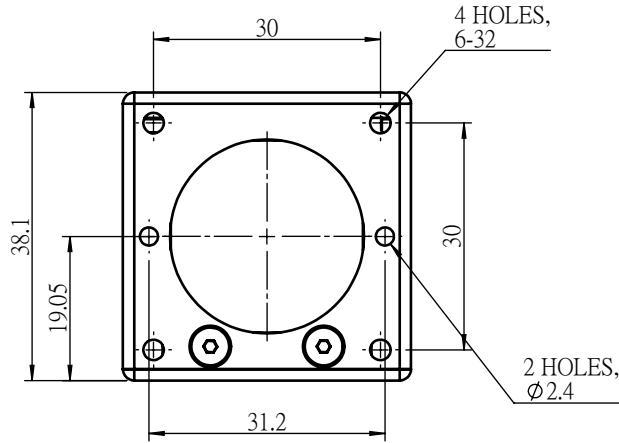

 Unice E-O Services Inc. No.5, Andong Rd., Chung Li District, Taoyuan City 32063, Taiwan, R.O.C.			TITLE:	
			24CCM4-1	
			DWG. NO.	24CCM4-1
			MATERIAL:	
DRAWN			NAME	DATE
Terry			Johnny	2020/3/2
ENG APPR.			SCALE:	
Johnny			1:1	
			REV	0