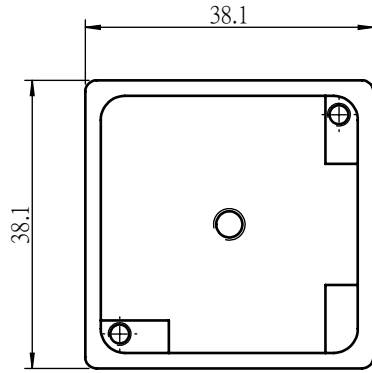

 Unice E-O Services Inc. No.5, Andong Rd., Chung Li District, Taoyuan City 32063, Taiwan, R.O.C.			TITLE:	
			24CCM4-1	
			DWG. NO.	24CCM4-1
			MATERIAL:	
DRAWN			NAME	DATE
Terry			Johnny	2020/3/2
ENG APPR.			SCALE:	
Johnny			1:1	
			REV	0