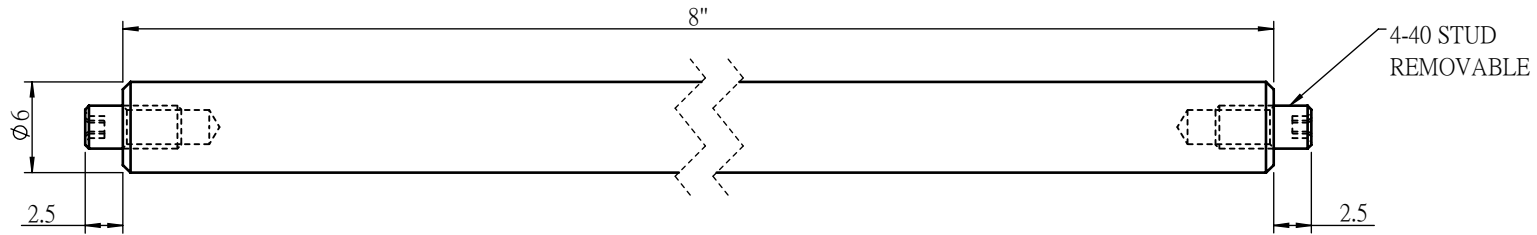

 Unice E-O Services Inc. No.5, Andong Rd., Chung Li District, Taoyuan City 32063, Taiwan, R.O.C.			TITLE:	
			23CSR-8	
			DWG. NO.	23CSR-8
			MATERIAL:	
			N/A	
DRAWN	NAME	DATE	SCALE:	2:1
ENG APPR.	Johnny	2020/11/23	REV	0