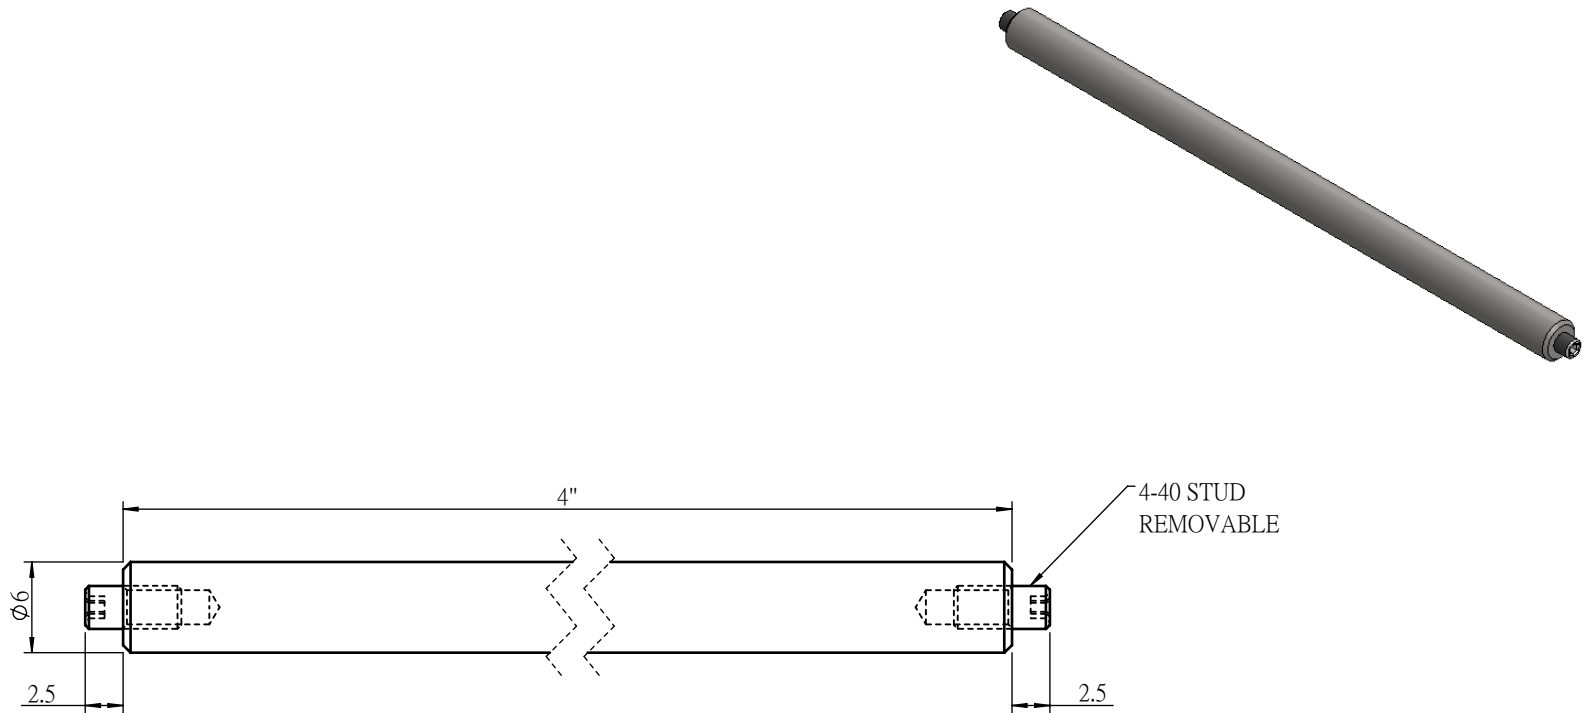

Unice E-O Services Inc.
 No.5, Andong Rd., Chung Li District,
 Taoyuan City 32063, Taiwan, R.O.C.

TITLE: 23CSR-4
 DWG. NO. 23CSR-4

	NAME	DATE
DRAWN	Sky	2020/11/24
ENG APPR.	Johnny	2020/11/24

MATERIAL: N/A
 SCALE: 2:1
 REV 0