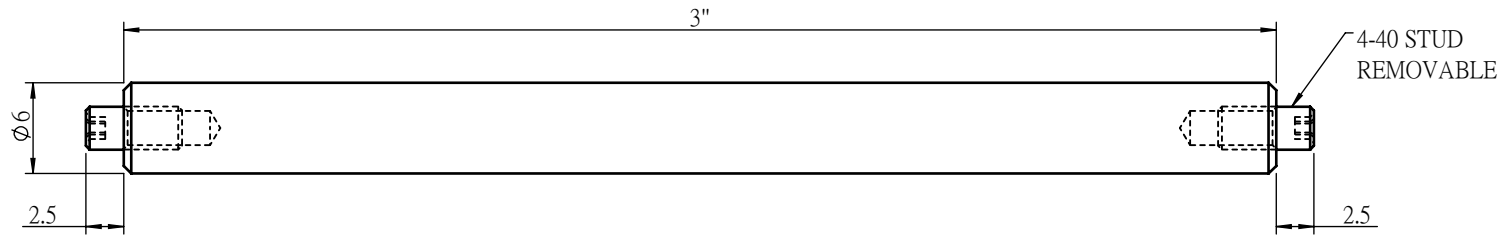

 Unice E-O Services Inc. No.5, Andong Rd., Chung Li District, Taoyuan City 32063, Taiwan, R.O.C.			TITLE:	
			23CSR-3	
			DWG. NO.	23CSR-3
			MATERIAL:	N/A
DRAWN	NAME	DATE	SCALE:	2:1
ENG APPR.	Johnny	2020/11/23	REV	0