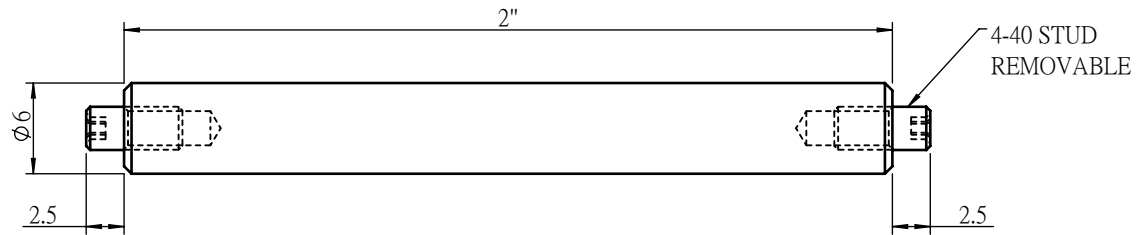

 Unice E-O Services Inc. No.5, Andong Rd., Chung Li District, Taoyuan City 32063, Taiwan, R.O.C.			TITLE:	
			23CSR-2	
			DWG. NO.	23CSR-2
			MATERIAL:	N/A
DRAWN	NAME	DATE	SCALE:	2:1
ENG APPR.	Johnny	2020/11/23	REV	0