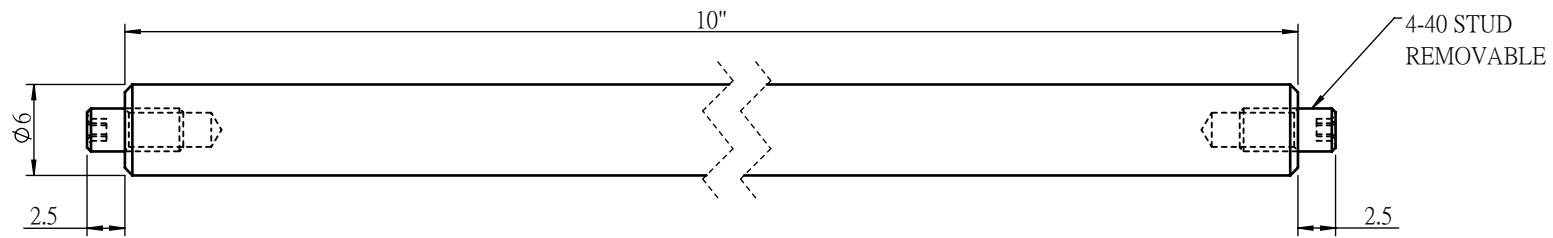

 <b>Unice E-O Services Inc.</b> No.5, Andong Rd., Chung Li District, Taoyuan City 32063, Taiwan, R.O.C.			TITLE:	
			23CSR-10	
			DWG. NO.	23CSR-10
			MATERIAL:	
DRAWN			NAME	DATE
Sky			Johnny	2020/11/23
ENG APPR.			SCALE:	2:1
			REV	0