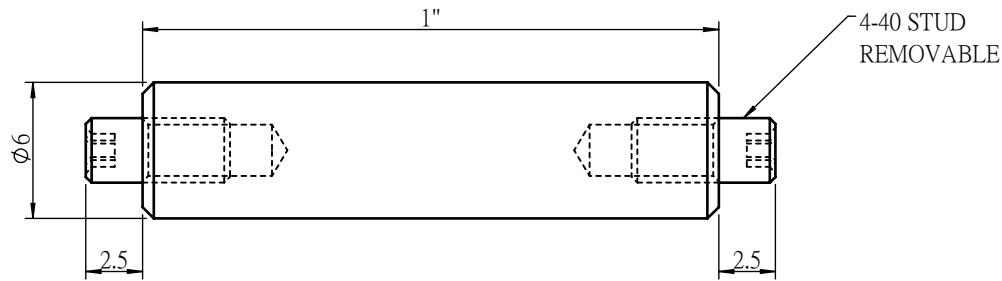

UNIT:m/m

 Unice E-O Services Inc. No.5, Andong Rd., Chung Li District, Taoyuan City 32063, Taiwan, R.O.C.			TITLE:	
			23CSR-1	
			DWG. NO.	23CSR-1
			MATERIAL:	N/A
DRAWN	NAME	DATE	SCALE:	3:1
ENG APPR.	Johnny	2020/11/24	REV	0