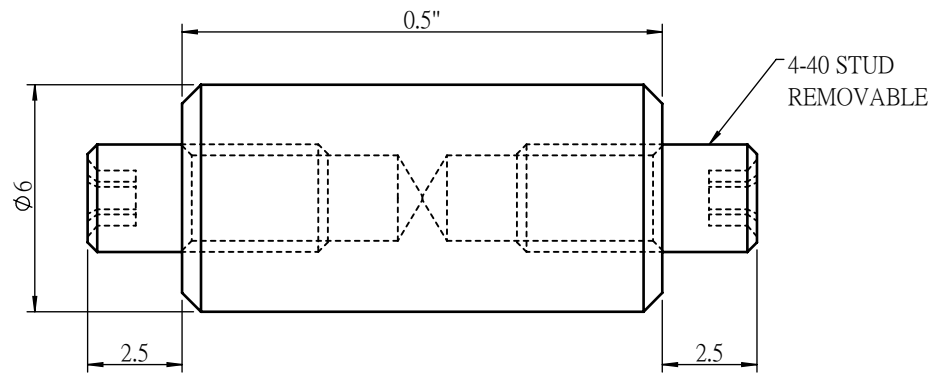

 Unice E-O Services Inc. No.5, Andong Rd., Chung Li District, Taoyuan City 32063, Taiwan, R.O.C.			TITLE:	
			23CSR-0.5	
			DWG. NO.	23CSR-0.5
			MATERIAL:	
			N/A	
DRAWN	NAME	DATE	SCALE:	5:1
ENG APPR.	Johnny	2020/11/23	REV	0