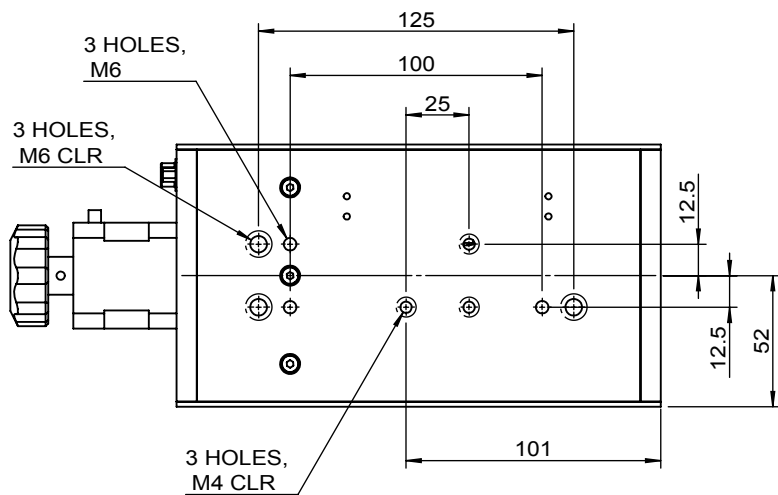

NO	Description
1	+5V
2	COM
3	+ Limit
4	- Limit
5	N/A
6	/A
7	A
8	/B
9	B
10	N/A
11	CA
12	CB
13	N/A
14	N/A
15	N/A

UNIT:m/m

 Unice E-O Services Inc. No.5, Andong Rd., Chung Li District, Taoyuan City 32063, Taiwan, R.O.C.			TITLE:	
			08UMT-50M	
			DWG. NO.	08UMT-50M
			MATERIAL:	N/A
DRAWN	Sky	2018/10/15	SCALE:	1:3
ENG APPR.	Johnny	2018/10/15	REV	0