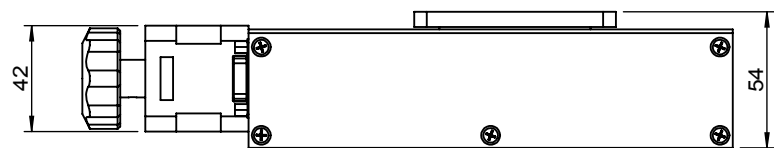

NO	Description
1	+5V
2	COM
3	+ Limit
4	- Limit
5	N/A
6	/A
7	A
8	/B
9	B
10	N/A
11	CA
12	CB
13	N/A
14	N/A
15	N/A

UNIT:m/m

 Unice E-O Services Inc. No.5, Andong Rd., Chung Li District, Taoyuan City 32063, Taiwan, R.O.C.			TITLE:	
			08UMT-50M	
			DWG. NO.	08UMT-50M
			MATERIAL:	N/A
DRAWN	Sky	2018/10/15	SCALE:	1:3
ENG APPR.	Johnny	2018/10/15	REV	0