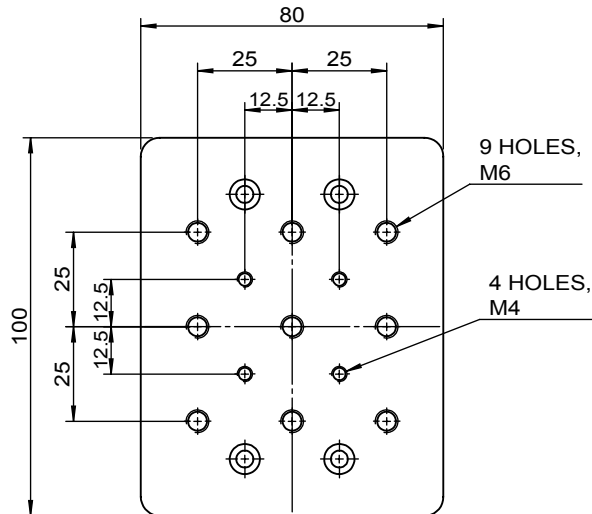

NO	Description
1	+5V
2	COM
3	+ Limit
4	- Limit
5	N/A
6	/A
7	A
8	/B
9	B
10	N/A
11	CA
12	CB
13	N/A
14	N/A
15	N/A

UNIT:m/m

 Unice E-O Services Inc. No.5, Andong Rd., Chung Li District, Taoyuan City 32063, Taiwan, R.O.C.			TITLE:	
			08UMT-50M	
			DWG. NO.	08UMT-50M
			MATERIAL:	N/A
DRAWN	Sky	2018/10/15	SCALE:	1:3
ENG APPR.	Johnny	2018/10/15	REV	0