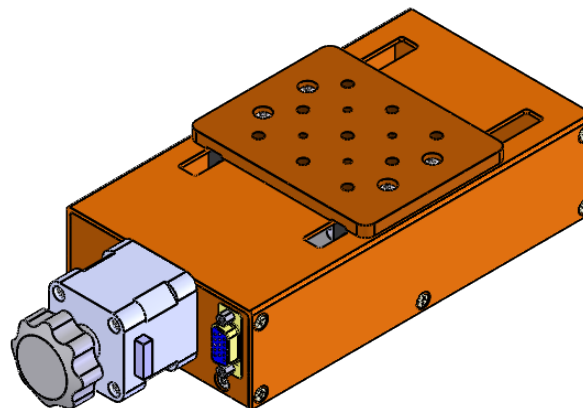

NO	Description
1	+5V
2	COM
3	+ Limit
4	- Limit
5	N/A
6	/A
7	A
8	/B
9	B
10	N/A
11	CA
12	CB
13	N/A
14	N/A
15	N/A

UNIT:m/m

 Unice E-O Services Inc. No.5, Andong Rd., Chung Li District, Taoyuan City 32063, Taiwan, R.O.C.			TITLE:	
			08UMT-50M	
			DWG. NO.	08UMT-50M
			MATERIAL:	N/A
DRAWN	Sky	2018/10/15	SCALE:	1:3
ENG APPR.	Johnny	2018/10/15	REV	0