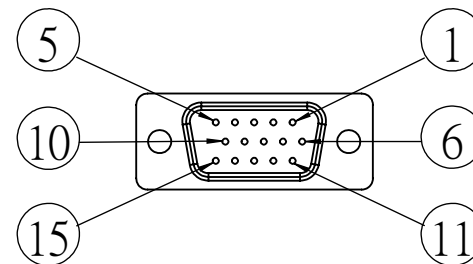

NO	Description
1	+5V
2	COM
3	+ Limit
4	- Limit
5	N/A
6	/A
7	A
8	/B
9	B
10	N/A
11	CA
12	CB
13	N/A
14	N/A
15	N/A

UNIT:m/m

 Unice E-O Services Inc. No.5, Andong Rd., Chung Li District, Taoyuan City 32063, Taiwan, R.O.C.			TITLE:	
			08UMT-50M	
			DWG. NO.	08UMT-50M
			MATERIAL:	N/A
DRAWN	Sky	2018/10/15	SCALE:	1:3
ENG APPR.	Johnny	2018/10/15	REV	0