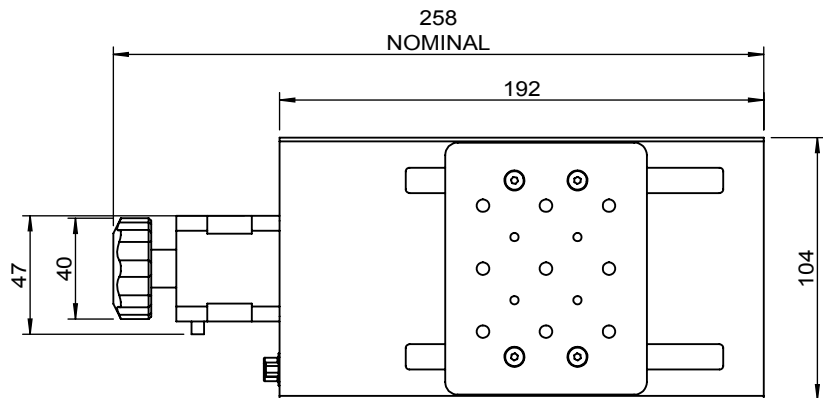

NO	Description
1	+5V
2	COM
3	+ Limit
4	- Limit
5	N/A
6	/A
7	A
8	/B
9	B
10	N/A
11	CA
12	CB
13	N/A
14	N/A
15	N/A

UNIT:m/m

 Unice E-O Services Inc. No.5, Andong Rd., Chung Li District, Taoyuan City 32063, Taiwan, R.O.C.			TITLE:	
			08UMT-50M	
			DWG. NO.	08UMT-50M
			MATERIAL:	N/A
DRAWN	Sky	2018/10/15	SCALE:	1:3
ENG APPR.	Johnny	2018/10/15	REV	0