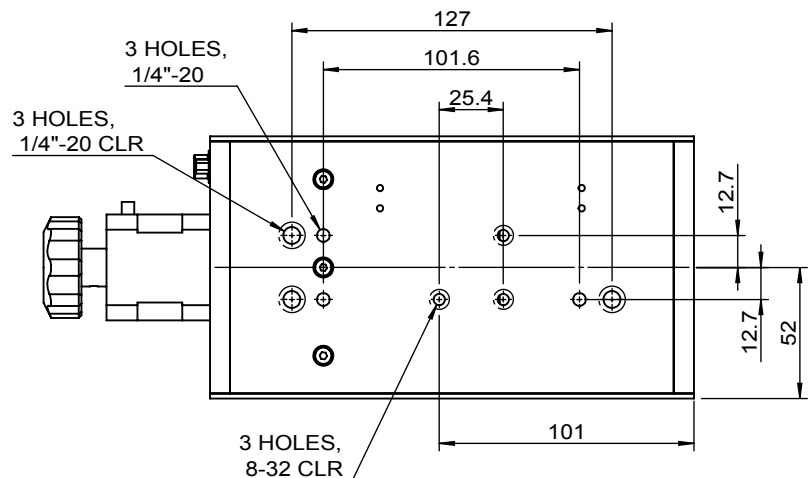

NO	Description
1	+5V
2	COM
3	+ Limit
4	- Limit
5	N/A
6	/A
7	A
8	/B
9	B
10	N/A
11	CA
12	CB
13	N/A
14	N/A
15	N/A

 <b>Unice E-O Services Inc.</b> No.5, Andong Rd., Chung Li District, Taoyuan City 32063, Taiwan, R.O.C.			TITLE: 08UMT-50	
			DWG. NO.	08UMT-50
DRAWN: Sky			MATERIAL: N/A	
ENG APPR.: Johnny			SCALE: 1:3	
			REV: 0	