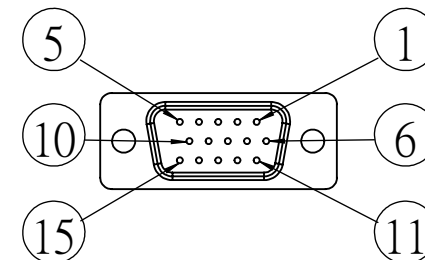

NO	Description
1	+5V
2	COM
3	+ Limit
4	- Limit
5	N/A
6	/A
7	A
8	/B
9	B
10	N/A
11	CA
12	CB
13	N/A
14	N/A
15	N/A

 <b>Unice E-O Services Inc.</b> No.5, Andong Rd., Chung Li District, Taoyuan City 32063, Taiwan, R.O.C.			TITLE: 08UMT-50	
			DWG. NO.	08UMT-50
DRAWN: Sky			MATERIAL: N/A	
ENG APPR.: Johnny			SCALE: 1:3	
			REV: 0	