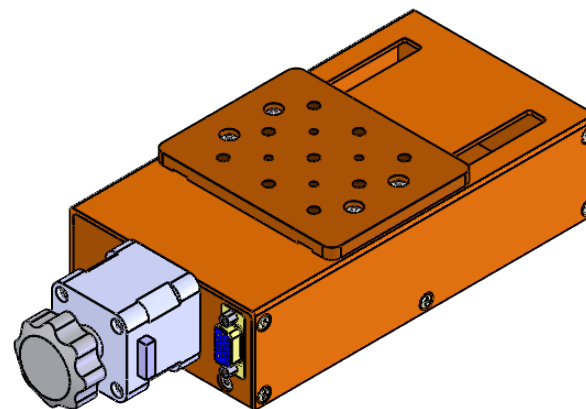

NO	Description
1	+5V
2	COM
3	+ Limit
4	- Limit
5	N/A
6	/A
7	A
8	/B
9	B
10	N/A
11	CA
12	CB
13	N/A
14	N/A
15	N/A

 <b>Unice E-O Services Inc.</b> No.5, Andong Rd., Chung Li District, Taoyuan City 32063, Taiwan, R.O.C.			TITLE: 08UMT-50	
			DWG. NO.	08UMT-50
DRAWN: Sky			MATERIAL: N/A	
ENG APPR.: Johnny			SCALE: 1:3	
			REV: 0	