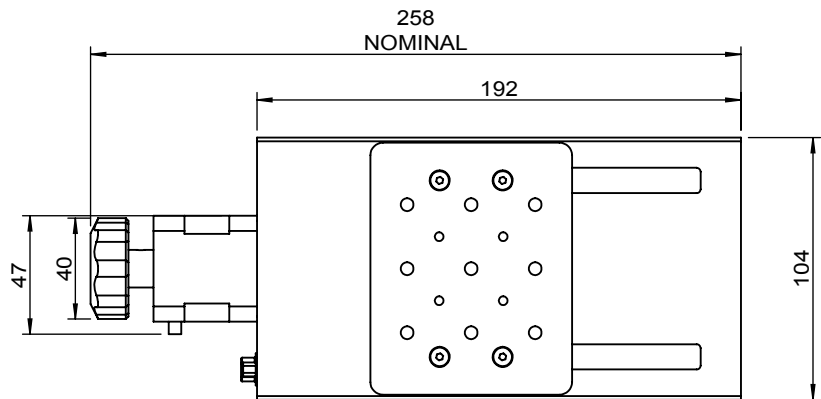

NO	Description
1	+5V
2	COM
3	+ Limit
4	- Limit
5	N/A
6	/A
7	A
8	/B
9	B
10	N/A
11	CA
12	CB
13	N/A
14	N/A
15	N/A

 <b>Unice E-O Services Inc.</b> No.5, Andong Rd., Chung Li District, Taoyuan City 32063, Taiwan, R.O.C.			TITLE: 08UMT-50	
			DWG. NO.	08UMT-50
DRAWN: Sky			MATERIAL: N/A	
ENG APPR.: Johnny			SCALE: 1:3	
			REV: 0	