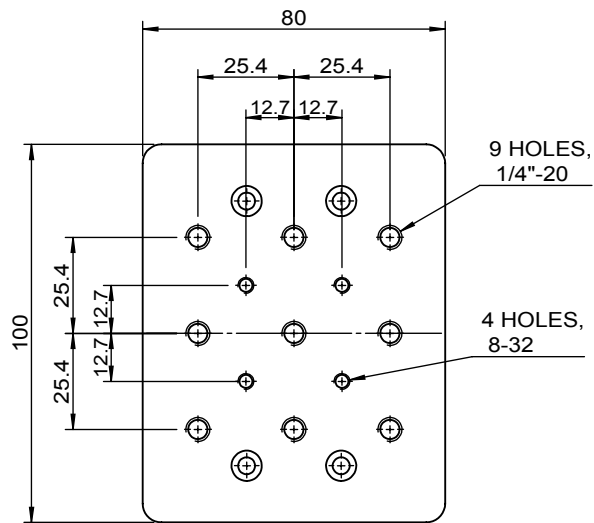

NO	Description
1	+5V
2	COM
3	+ Limit
4	- Limit
5	N/A
6	/A
7	A
8	/B
9	B
10	N/A
11	CA
12	CB
13	N/A
14	N/A
15	N/A

 <b>Unice E-O Services Inc.</b> No.5, Andong Rd., Chung Li District, Taoyuan City 32063, Taiwan, R.O.C.			TITLE: 08UMT-50	
			DWG. NO.	08UMT-50
DRAWN: Sky			MATERIAL: N/A	
ENG APPR.: Johnny			SCALE: 1:3	
			REV: 0	