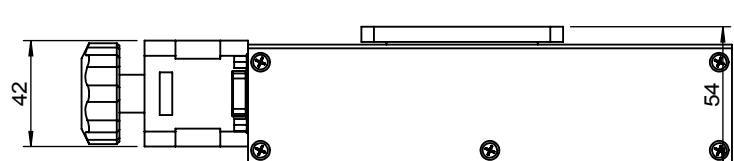

NO	Description
1	+5V
2	COM
3	+ Limit
4	- Limit
5	N/A
6	/A
7	A
8	/B
9	B
10	N/A
11	CA
12	CB
13	N/A
14	N/A
15	N/A

 <b>Unice E-O Services Inc.</b> No.5, Andong Rd., Chung Li District, Taoyuan City 32063, Taiwan, R.O.C.			TITLE: 08UMT-50	
			DWG. NO.	08UMT-50
DRAWN: Sky			MATERIAL: N/A	
ENG APPR.: Johnny			SCALE: 1:3	
			REV: 0	