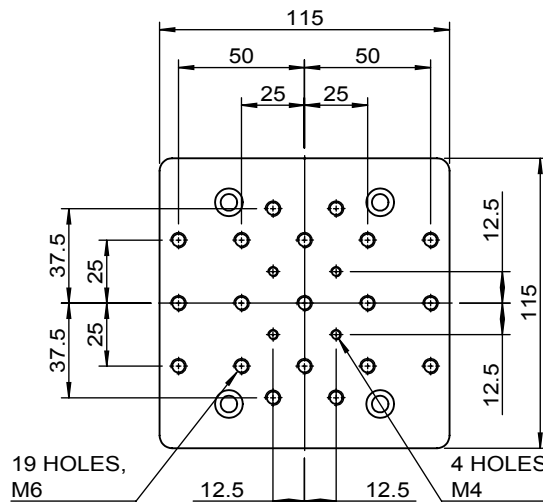

NO	Description
1	+5V
2	COM
3	+ Limit
4	- Limit
5	N/A
6	/A
7	A
8	/B
9	B
10	N/A
11	CA
12	CB
13	N/A
14	N/A
15	N/A

 Unice E-O Services Inc. No.5, Andong Rd., Chung Li District, Taoyuan City 32063, Taiwan, R.O.C.			TITLE:	
			08PMT-50M	
			DWG. NO.	08PMT-50M
			MATERIAL:	N/A
DRAWN	Sky	2018/10/5	SCALE:	1:4
ENG APPR.	Johnny	2018/10/5	REV	0