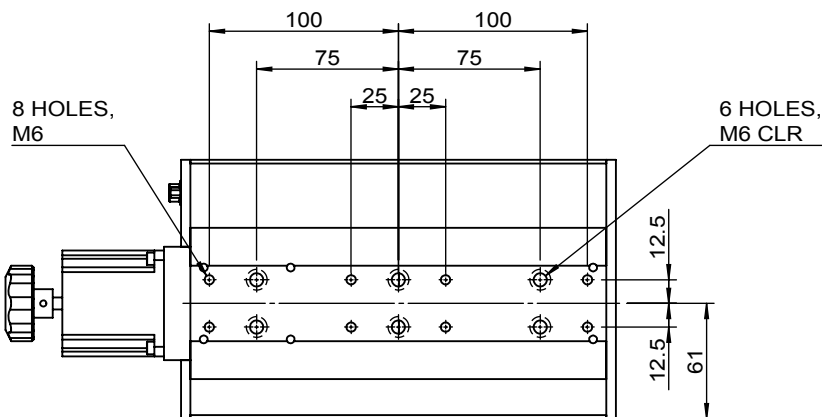

NO	Description
1	+5V
2	COM
3	+ Limit
4	- Limit
5	N/A
6	/A
7	A
8	/B
9	B
10	N/A
11	CA
12	CB
13	N/A
14	N/A
15	N/A

 Unice E-O Services Inc. No.5, Andong Rd., Chung Li District, Taoyuan City 32063, Taiwan, R.O.C.			TITLE:	
			08PMT-50M	
			DWG. NO.	08PMT-50M
			MATERIAL:	N/A
DRAWN	Sky	2018/10/5	SCALE:	1:4
ENG APPR.	Johnny	2018/10/5	REV	0