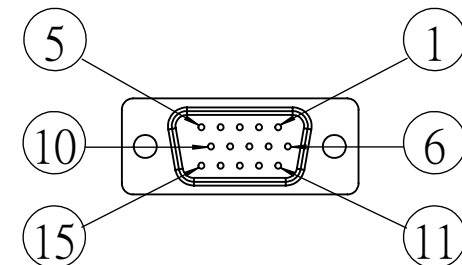

NO	Description
1	+5V
2	COM
3	+ Limit
4	- Limit
5	N/A
6	/A
7	A
8	/B
9	B
10	N/A
11	CA
12	CB
13	N/A
14	N/A
15	N/A

 Unice E-O Services Inc. No.5, Andong Rd., Chung Li District, Taoyuan City 32063, Taiwan, R.O.C.			TITLE:	
			08PMT-50M	
			DWG. NO.	08PMT-50M
			MATERIAL:	N/A
DRAWN	Sky	2018/10/5	SCALE:	1:4
ENG APPR.	Johnny	2018/10/5	REV	0