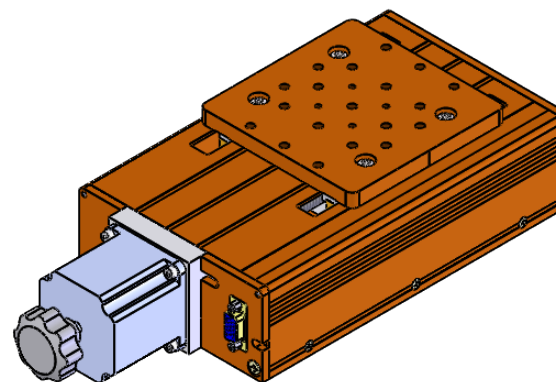

NO	Description
1	+5V
2	COM
3	+ Limit
4	- Limit
5	N/A
6	/A
7	A
8	/B
9	B
10	N/A
11	CA
12	CB
13	N/A
14	N/A
15	N/A

 Unice E-O Services Inc. No.5, Andong Rd., Chung Li District, Taoyuan City 32063, Taiwan, R.O.C.			TITLE:	
			08PMT-50M	
			DWG. NO.	08PMT-50M
			MATERIAL:	N/A
DRAWN	Sky	2018/10/5	SCALE:	1:4
ENG APPR.	Johnny	2018/10/5	REV	0