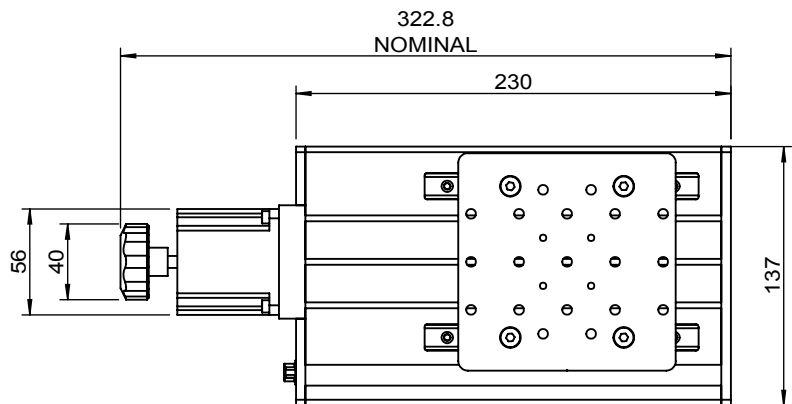

NO	Description
1	+5V
2	COM
3	+ Limit
4	- Limit
5	N/A
6	/A
7	A
8	/B
9	B
10	N/A
11	CA
12	CB
13	N/A
14	N/A
15	N/A

 Unice E-O Services Inc. No.5, Andong Rd., Chung Li District, Taoyuan City 32063, Taiwan, R.O.C.			TITLE:	
			08PMT-50M	
			DWG. NO.	08PMT-50M
			MATERIAL:	N/A
DRAWN	Sky	2018/10/5	SCALE:	1:4
ENG APPR.	Johnny	2018/10/5	REV	0