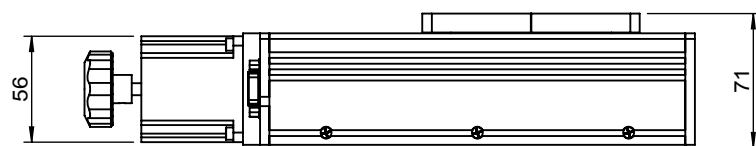

NO	Description
1	+5V
2	COM
3	+ Limit
4	- Limit
5	N/A
6	/A
7	A
8	/B
9	B
10	N/A
11	CA
12	CB
13	N/A
14	N/A
15	N/A

 Unice E-O Services Inc. No.5, Andong Rd., Chung Li District, Taoyuan City 32063, Taiwan, R.O.C.			TITLE:	
			08PMT-50M	
			DWG. NO.	08PMT-50M
			MATERIAL:	N/A
DRAWN	Sky	2018/10/5	SCALE:	1:4
ENG APPR.	Johnny	2018/10/5	REV	0