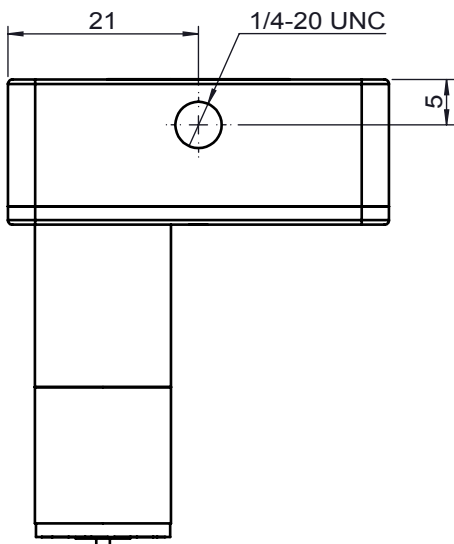

UNIT:m/m

 Unice E-O Services Inc. No.5, Andong Rd., Chung Li District, Taoyuan City 32063, Taiwan, R.O.C.			TITLE:	
			08PMR-0.5	
			DWG. NO.	08PMR-0.5
			MATERIAL:	N/A
DRAWN	Sky	2018/4/18	SCALE:	1.2:1
ENG APPR.	Johnny	2018/4/18	REV	0