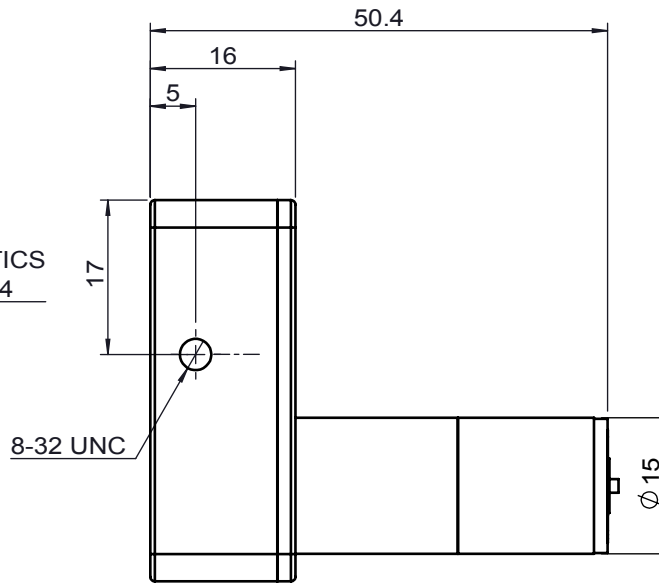

UNIT:m/m

 Unice E-O Services Inc. No.5, Andong Rd., Chung Li District, Taoyuan City 32063, Taiwan, R.O.C.			TITLE:	
			08PMR-0.5	
			DWG. NO.	08PMR-0.5
			MATERIAL:	N/A
DRAWN	Sky	2018/4/18	SCALE:	1.2:1
ENG APPR.	Johnny	2018/4/18	REV	0