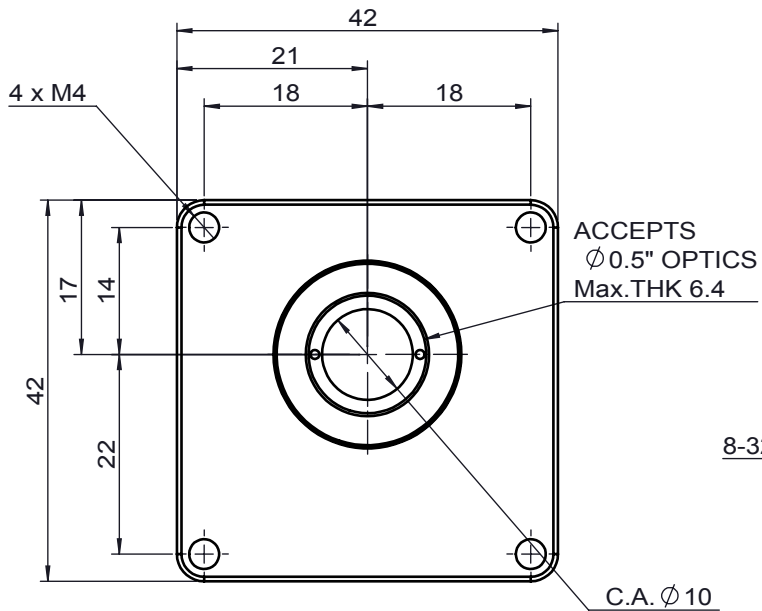

UNIT:m/m

 Unice E-O Services Inc. No.5, Andong Rd., Chung Li District, Taoyuan City 32063, Taiwan, R.O.C.			TITLE:	
			08PMR-0.5	
			DWG. NO.	08PMR-0.5
			MATERIAL:	N/A
DRAWN	Sky	2018/4/18	SCALE:	1.2:1
ENG APPR.	Johnny	2018/4/18	REV	0